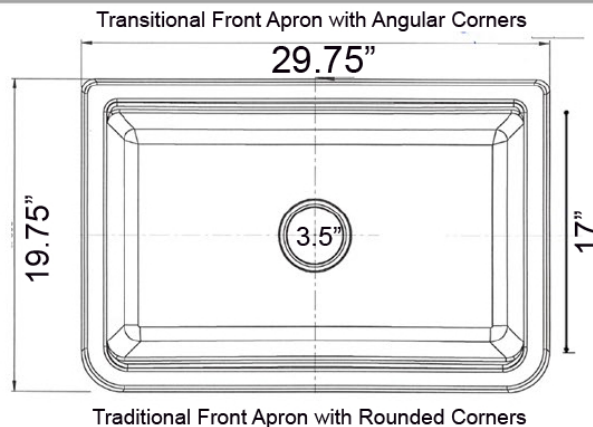

Rockport Collection

Premium Granite Composite Farmhouse Apron Sink
 Workstation with included Cutting Board/Drain/Flange/Roll up Mat

MODEL:
PR3020-APS-G

Overall Dimensions	Interior Bowl Opening	Apron Height	Bowl Depth	Drain Dimensions
29.75" x 19.75" x 9.75"	27" x 17" top edge 26.5" x 15.5" basin	9.75"	9"	3.5" - drain included

Features

- Apron or custom base cabinet required
- Reversible design - 2 corner radius options
- Stainless Steel Roll Up Mat (RUM165) included
- Wood Cutting board Included
- Due to sink thickness - may require an extended flange
- Material is sound absorbing and stain resistant
- Non-porous surface is hygienic and scratch resistant
- Inside basin is sloped for superior drainage
- included matching disposal flange and basket strainer