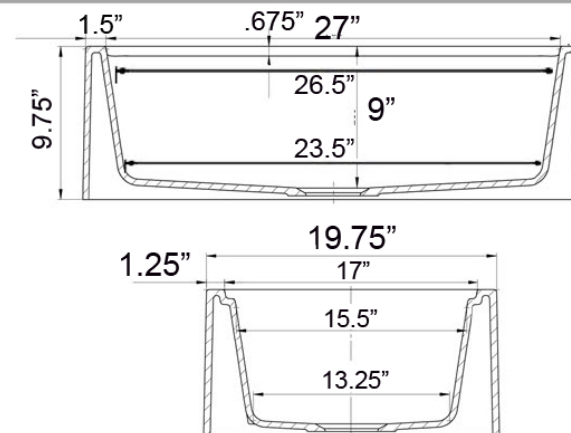

Rockport Collection

Premium Granite Composite Farmhouse Apron Sink
 Workstation with included Cutting Board/Drain/Flange/Roll up Mat

MODEL:
PR3020-APS-G

Overall Dimensions	Interior Bowl Opening	Apron Height	Bowl Depth	Drain Dimensions
29.75" x 19.75" x 9.75"	27" x 17" top edge 26.5" x 15.5" basin	9.75"	9"	3.5" - drain included

Features

- Apron or custom base cabinet required
- Reversible design - 2 corner radius options
- Stainless Steel Roll Up Mat (RUM165) included
- Wood Cutting board Included
- Due to sink thickness - may require an extended flange
- Material is sound absorbing and stain resistant
- Non-porous surface is hygienic and scratch resistant
- Inside basin is sloped for superior drainage
- included matching disposal flange and basket strainer