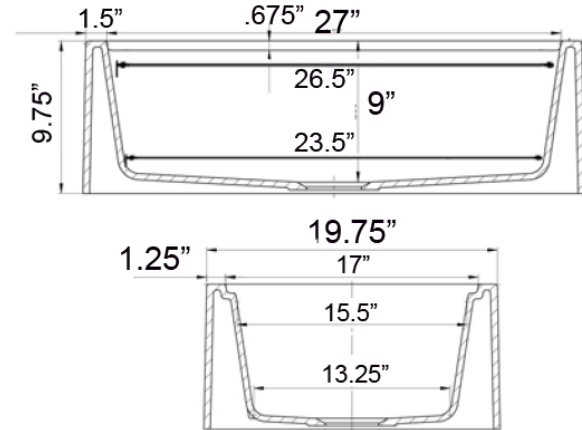

# Rockport Collection

Premium Granite Composite Farmhouse Apron Sink  
Workstation with included Cutting Board

**MODEL:**  
**PR3020-APS-BR**

Overall Dimensions	Interior Bowl Opening	Apron Height	Bowl Depth	Drain Dimensions
29.75" x 19.75" x 9.75"	27" x 17" top edge 26.5" x 15.5" basin	9.75"	9"	3.5" - drain included

## Features

- Apron or custom base cabinet required
- Reversible design - 2 corner radius options
- Stainless Steel Roll Up Mat (RUM165) included
- Wood Cutting board Included
- Due to sink thickness - may require an extended flange
- Material is sound absorbing and stain resistant
- Non-porous surface is hygienic and scratch resistant
- Inside basin is sloped for superior drainage
- included matching disposal flange and basket strainer.