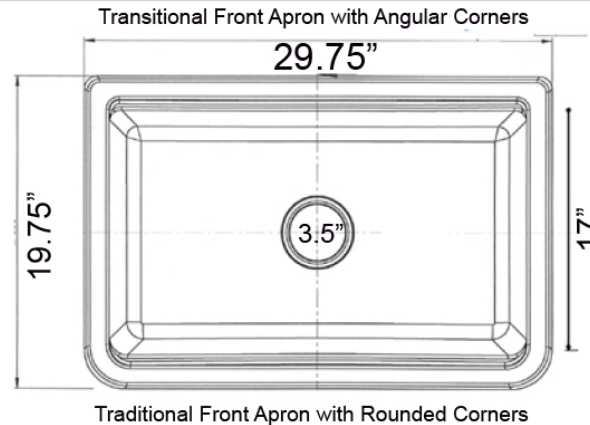

# Rockport Collection

Premium Granite Composite Farmhouse Apron Sink  
Workstation with included Cutting Board

**MODEL:**  
**PR3020-APS-BR**

Overall Dimensions	Interior Bowl Opening	Apron Height	Bowl Depth	Drain Dimensions
29.75" x 19.75" x 9.75"	27" x 17" top edge 26.5" x 15.5" basin	9.75"	9"	3.5" - drain included

## Features

- Apron or custom base cabinet required
- Reversible design - 2 corner radius options
- Stainless Steel Roll Up Mat (RUM165) included
- Wood Cutting board Included
- Due to sink thickness - may require an extended flange
- Material is sound absorbing and stain resistant
- Non-porous surface is hygienic and scratch resistant
- Inside basin is sloped for superior drainage
- included matching disposal flange and basket strainer.