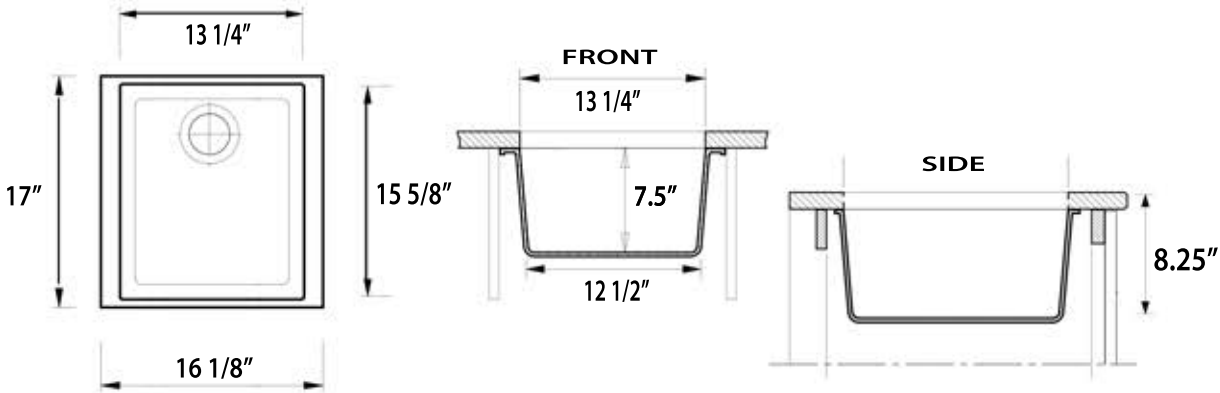

Granite Composite
 Premium Granite Composite
 Undermount Kitchen Sink

MODEL:
PR1716-BL

Overall Dimensions	Interior Bowl	Bowl Depth	Height	Drain Dimension
16.125" x 17"	13.25" x 15.625"	7.5"	8.25"	3.5"

FEATURES