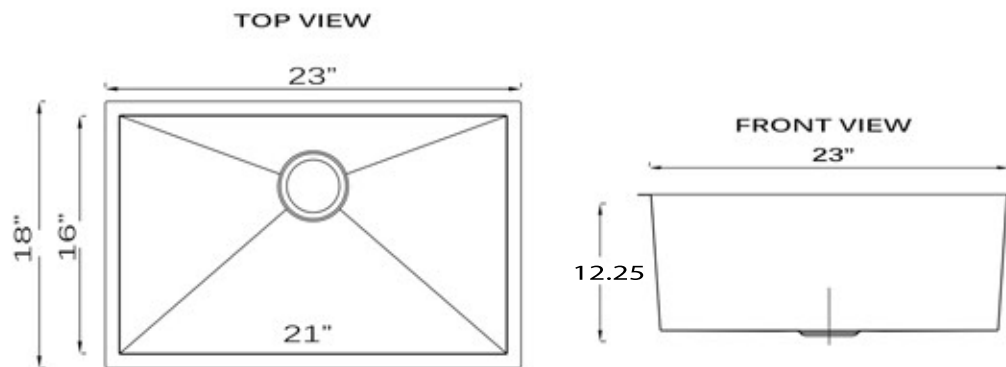

Brightwork Collection

Undermount Kitchen Sink / Laundry Sink

MODEL:
KSSH2318-12

Overall Dimensions	Interior Dimensions	Bowl Height	Bowl Depth	Drain Dimensions
23" x 18"	21" x 16"	12.25"	12"	3.5" Opening

Features

- Hand Hammered
- 3.5" drain opening
- Nominal dimensions may vary by .25"
- 16 gauge stainless steel
- 12" bowl depth
- Undermount installation
- Garbage Disposal Safe

PROJECT/ NAME:

ARCHITECT/CONTRACTOR: