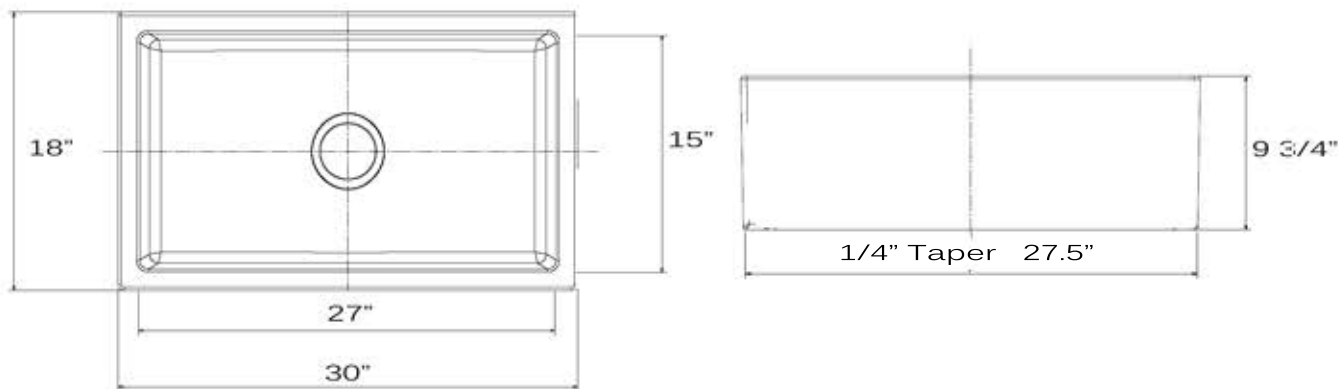

Cape Collection

Premium Fireclay Farmhouse Apron Sink

MODEL:
Hyannis-30

Overall Dimensions	Large Bowl	Apron Height	Bowl Depth	Drain Dimensions
30"x 18"	27"x 15"	10"	9"	3.5" Opening

Please Be Advised

- (Nominal Dimensions*) Actual Dimensions may vary by 1/4"
- Template Not included
- Custom Cabinet Required
- **Very Heavy** 2 Person lift Recommended

FEATURES

- Premium Fireclay Sink
- 9" Depth Bowl
- Made in Italy
- Limited Lifetime Warranty

Bottom is 7/8" thick, please visit our Fireclay FAQ page about extended flange/extension ferrule

PROJECT/ NAME: