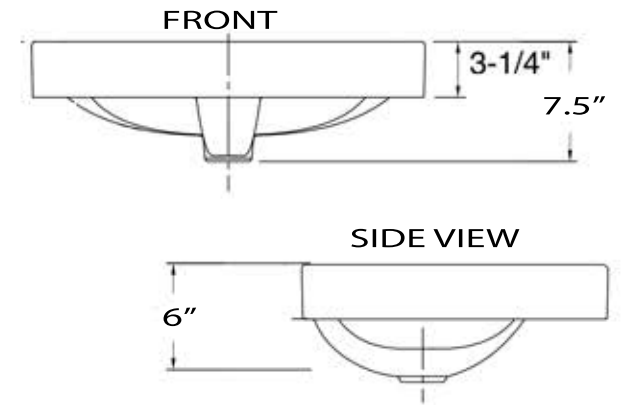

Great Point Collection

Premium Ceramic
Vitreous China

MODEL:

DI-2317-R1

ADA
Americans with
Disabilities Act

Overall Dimensions	Interior Basin	Overflow	Height, Depth	Drain Dimension
23" x 17.25"	21.25" x 11.75"	Yes	7.5", 6"	1.75"

FEATURES

- Vitreous china, self rimming top mount sink
- 6" Bowl Depth
- Glazed Enamel Finish
- Limited Manufacturers Warranty
- Drain Opening is 1.75"
- Nominal Dimensions, actual may vary by up to .25"
- 1 Faucet hole (1.375" diameter)
- cUPC certified
- ASME: A112.19.2