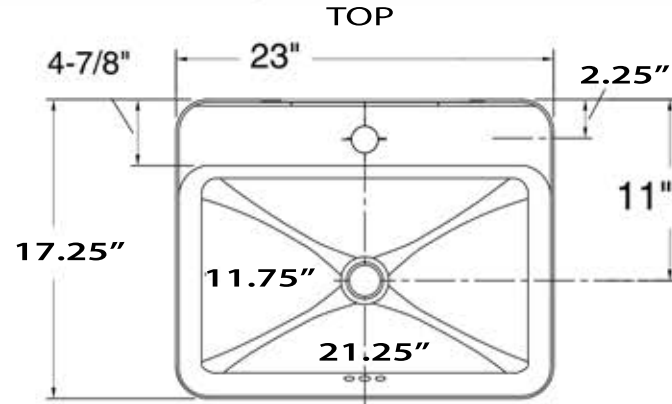

Great Point Collection

Premium Ceramic
Vitreous China

MODEL:

DI-2317-R1

ADA
Americans with
Disabilities Act

Overall Dimensions	Interior Basin	Overflow	Height, Depth	Drain Dimension
23" x 17.25"	21.25" x 11.75"	Yes	7.5", 6"	1.75"

FEATURES

- Vitreous china, self rimming top mount sink
- 6" Bowl Depth
- Glazed Enamel Finish
- Limited Manufacturers Warranty
- Drain Opening is 1.75"
- Nominal Dimensions, actual may vary by up to .25"
- 1 Faucet hole (1.375" diameter)
- cUPC certified
- ASME: A112.19.2