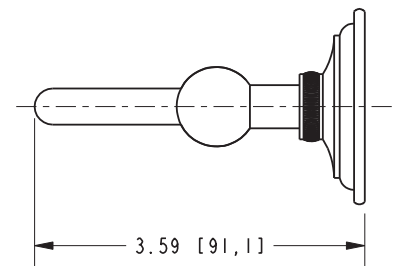

2605

London Terrace Towel Bar 2605