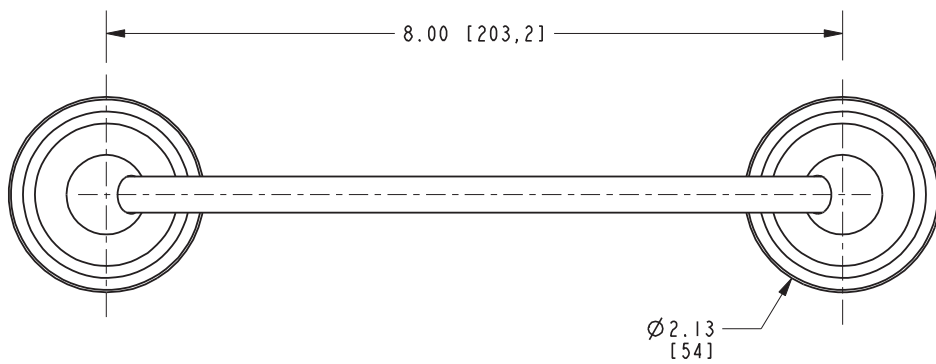

2605

London Terrace Towel Bar 2605