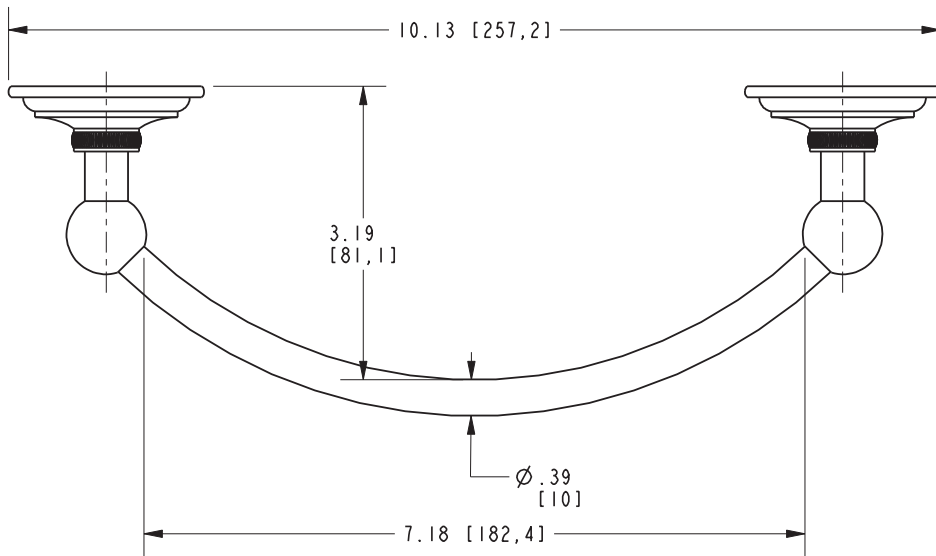

2605

London Terrace Towel Bar 2605