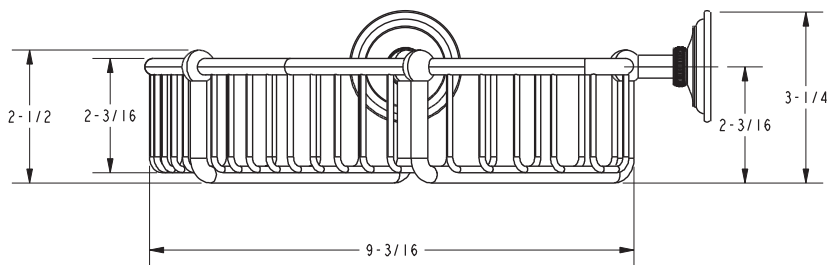

Features

- Solid brass frame
- Basket extends approximately 10-3/4" along each wall from corner

Codes / Standards Compliance

Meets or exceeds the following at date of manufacture:

- All applicable US Federal and State material regulations

Product Specification: Add glass type designator and "Color / Finish" suffix to Model number, below.

The Basket shall be of solid brass construction. Basket Shelf shall incorporate a triangular shape that extends approximately 10-3/4" along each wall from corner. Basket shall be GINGER model 26554/_____.

26554

Product Dimensions *(units are in inches)*

London Terrace Basket 26554

GINGER