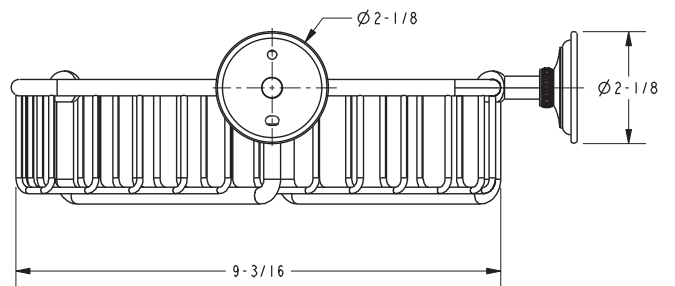

Features

- Solid brass frame
- Basket extends approximately 10-3/4" along each wall from corner

Codes / Standards Compliance

Meets or exceeds the following at date of manufacture:

- All applicable US Federal and State material regulations

Product Specification: Add glass type designator and "Color / Finish" suffix to Model number, below.

The Basket shall be of solid brass construction. Basket Shelf shall incorporate a triangular shape that extends approximately 10-3/4" along each wall from corner. Basket shall be GINGER model 26554/_____.

26554

Product Dimensions *(units are in inches)*

London Terrace Basket 26554

GINGER