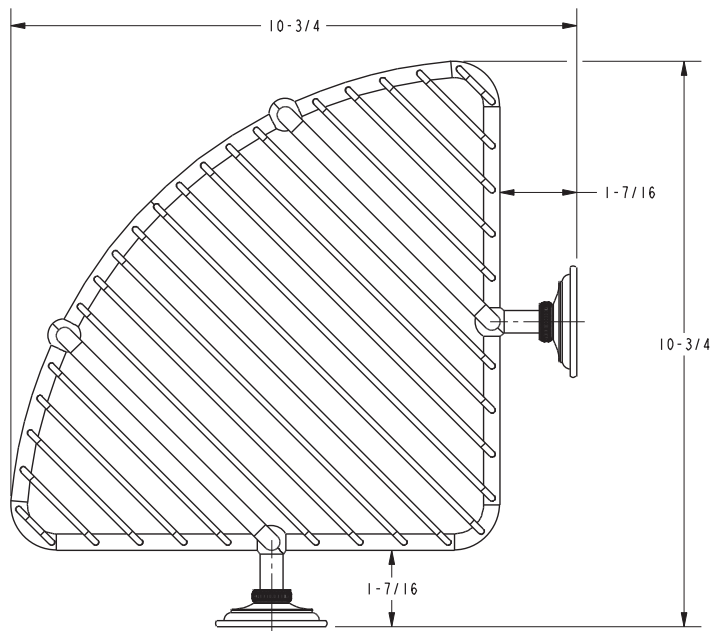

Features

- Solid brass frame
- Basket extends approximately 10-3/4" along each wall from corner

Codes / Standards Compliance

Meets or exceeds the following at date of manufacture:

- All applicable US Federal and State material regulations

Product Specification: Add glass type designator and "Color / Finish" suffix to Model number, below.

The Basket shall be of solid brass construction. Basket Shelf shall incorporate a triangular shape that extends approximately 10-3/4" along each wall from corner. Basket shall be GINGER model 26554/_____.

26554

Product Dimensions *(units are in inches)*

London Terrace Basket 26554

GINGER