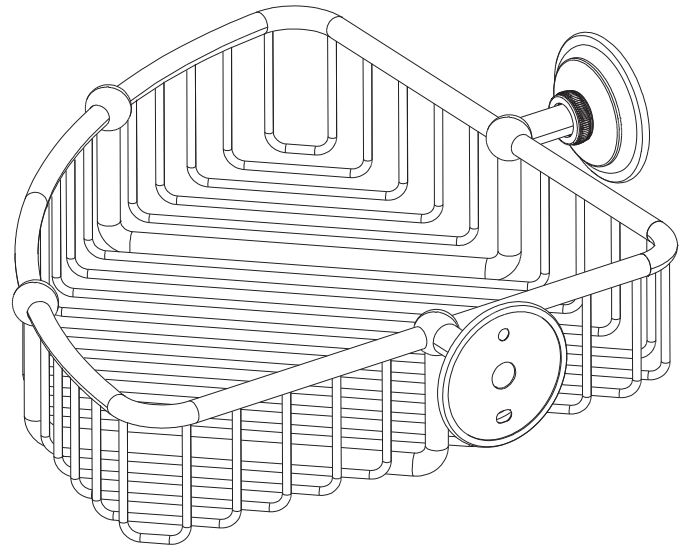

Features

- Solid brass frame
- Basket extends approximately 10-3/4" along each wall from corner

Codes / Standards Compliance

Meets or exceeds the following at date of manufacture:

- All applicable US Federal and State material regulations

Colors / Finishes

- ORB: Oil Rubbed Bronze
- PC: Polished Chrome
- PN: Polished Nickel
- SN: Satin Nickel

Other: NA

Specified Model

Model	Description	Colors Finishes
26554	9" Corner Basket	<input type="checkbox"/> ORB <input type="checkbox"/> PC <input type="checkbox"/> PN <input type="checkbox"/> SN

Product Specification: Add glass type designator and "Color / Finish" suffix to Model number, below.

The Basket shall be of solid brass construction. Basket Shelf shall incorporate a triangular shape that extends approximately 10-3/4" along each wall from corner. Basket shall be GINGER model 26554/_____.

26554

Product Dimensions *(units are in inches)*

London Terrace Basket 26554

GINGER