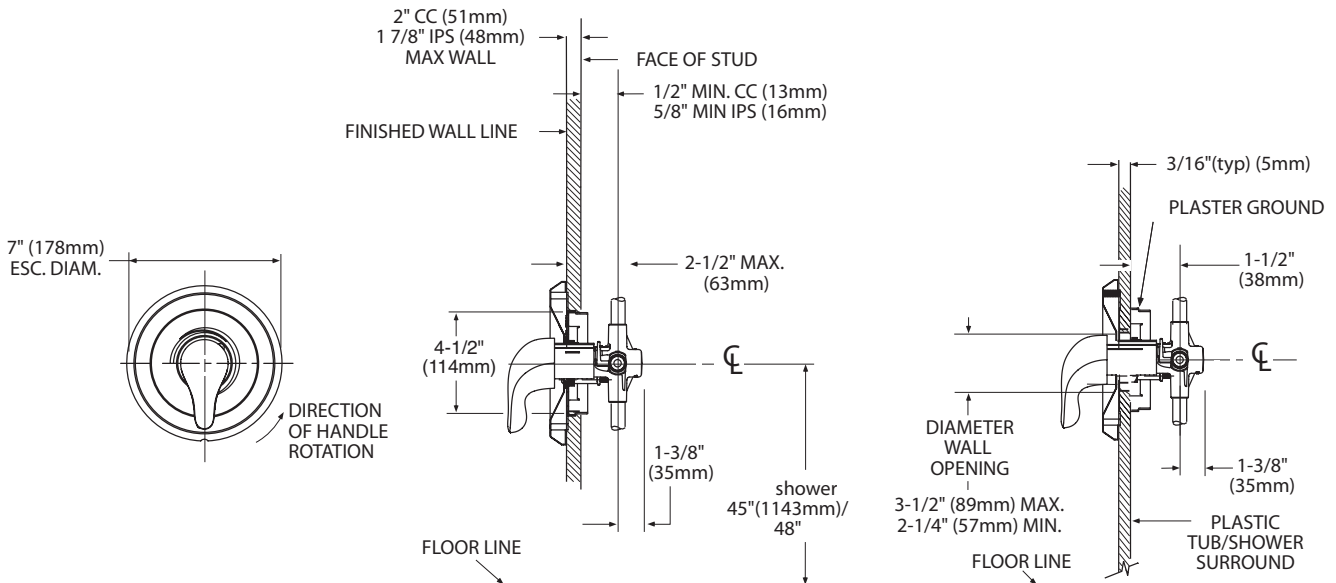

THICK WALL APPLICATION

THIN WALL APPLICATION

CRITICAL DIMENSIONS

(DO NOT SCALE)