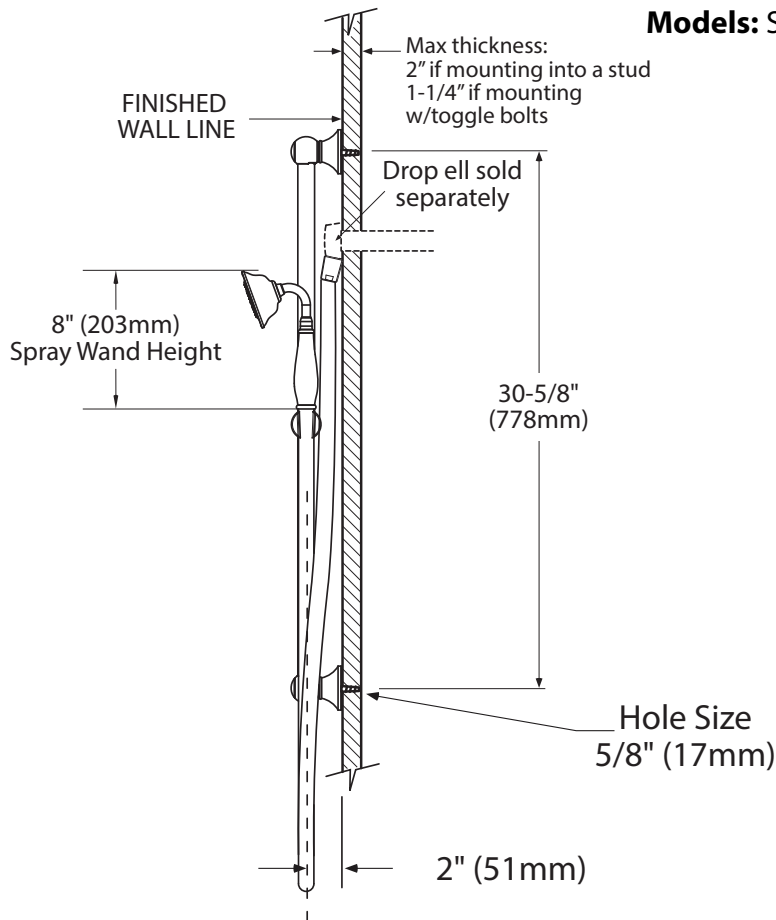

CRITICAL DIMENSIONS

(DO NOT SCALE)