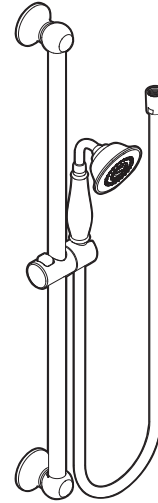

Buy it for looks. Buy it for life.®

Specifications

DESCRIPTION

- Various finishes identified by suffix
- Handheld shower
- 69" double interlock spiral hose (metal)
- Double check valve in handle
- 30" slide bar with push button height selection

OPERATION

- Single function
- Handshower holder rotates to adjust angle of handshower

FLOW

- PE suffix models designed to deliver 2.0 gpm (7.6 L/min) at 80 psi

STANDARDS

- Designed and manufactured to comply with the applicable requirements of ASME A112.18.1/CSA B-125.1, ASSE 1014 and all applicable specifications referenced therein

WARRANTY

- Limited lifetime warranty against material or manufacturing defects

Weymouth™
Single Function Handshower
with Slidebar

Models: S12107EP series

CRITICAL DIMENSIONS

(DO NOT SCALE)