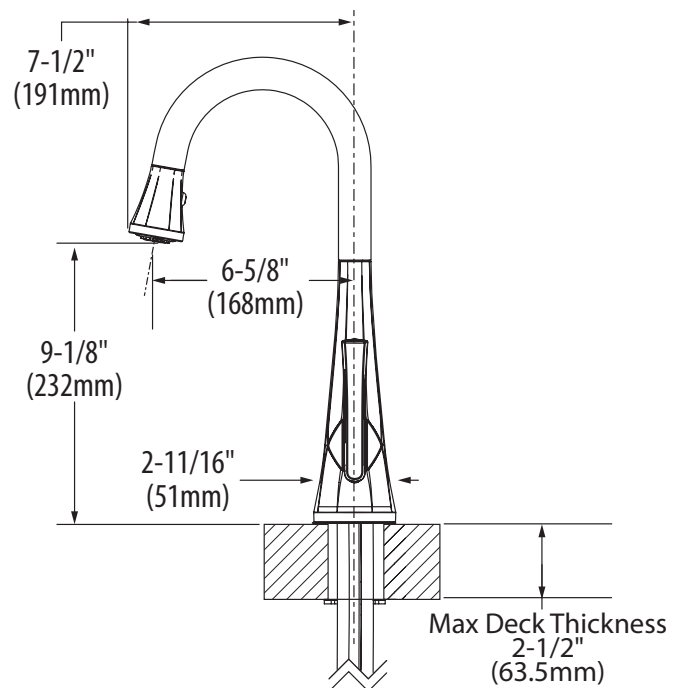

Visit www.moen.com/support for complete details and limitations

Sinema™
Single-Handle High Arc
Pulldown Bar Faucet

Models: S6235 series

NOTE: THIS FAUCET IS DESIGNED TO BE INSTALLED THROUGH 1 OR 3 HOLES, 1-1/2" (38mm) MIN. DIA.

CRITICAL DIMENSIONS

(DO NOT SCALE)