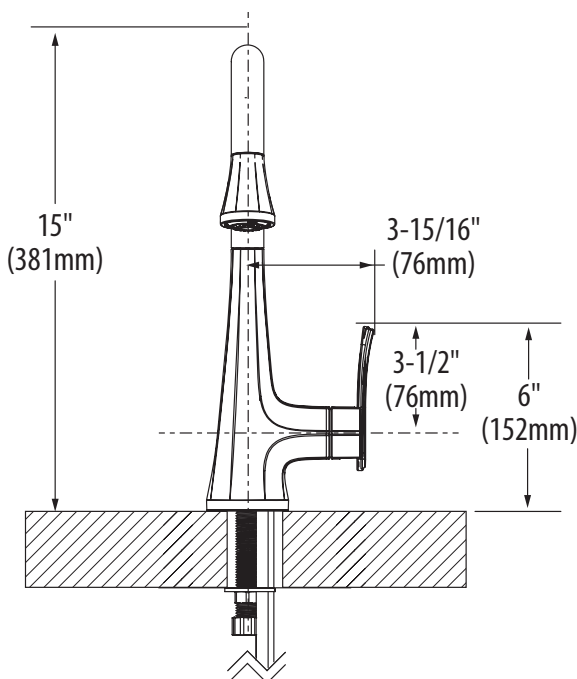

OPERATION

- Decorative and non-decorative handle lever
- Two Function Spray Wand : stream and spray
- Operates with less than 5 lbs. of force
- Operates in stream or spray mode in the pulldown or retracted position
- Temperature controlled by 100° arc of handle travel

FLOW

- Flow is limited to 1.5 gpm (5.7 L/min) at 60 psi

CARTRIDGE

- 1255™ Duralast™ cartridge for Single-Handle Faucets
- Engineered polymers, non-ferrous and stainless steel materials

STANDARDS

- Third party certified to IAPMO Green, ASME A112.18.1/CSA B-125.1 and all applicable requirements referenced therein including NSF 61/9 & 372
- Meets CalGreen and Georgia SB370 requirements
- Complies with California Proposition 65 and with the Federal Safe Drinking Water Act
- ADA ♿ for lever handle
- The backflow protection system in this device consists of two independently operating check valves, a primary and a secondary which prevent backflow

Visit www.moen.com/support for complete details and limitations

Sinema™
Single-Handle High Arc
Pulldown Bar Faucet

Models: S6235 series

NOTE: THIS FAUCET IS DESIGNED TO BE INSTALLED THROUGH 1 OR 3 HOLES, 1-1/2" (38mm) MIN. DIA.

CRITICAL DIMENSIONS

(DO NOT SCALE)