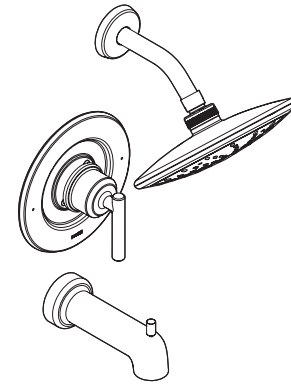

Buy it for looks. Buy it for life.®

**DESCRIPTION**

- Metal construction with chrome finish
- Includes showerhead, arm, flange and diverter tub spout

**OPERATION**

- Lever style handle with red/blue temperature indicator on the escutcheon
- Handle operates counterclockwise through a 270° arc with off at 6 o'clock and maximum hot at the 9 o'clock position. Shut off in clockwise direction
- Adjustable temperature limit stop to control maximum hot water temperature
- Pressure balancing mechanism maintains selected discharge temperature to ± 3°

**FLOW**

- EP suffix models are limited to 2.0 gpm (7.6 L/min) at 80 psi

**CARTRIDGE**

- 1222 cartridge design
- Accommodates back to back installations
- Nonmetallic, nonferrous and stainless steel material

**STANDARDS**

- Third party certified to meet ASME A112.18.1/CSA B125.1 and all applicable requirements referenced therein
- EP suffix models are third party certified to WaterSense®
- ADA ♿ for lever handle

**WARRANTY**

- Limited lifetime warranty against leaks, drips and finish defects to the original consumer purchaser
- 5 year warranty if used in commercial installations

**Specifications**

**Gibson™  
Single-Handle Tub/Shower Trim Kit**