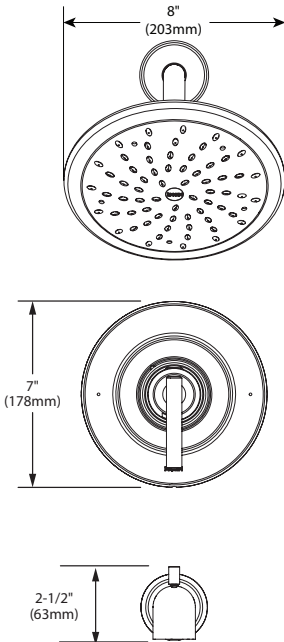

Buy it for looks. Buy it for life.®

DESCRIPTION

- Metal construction with chrome finish
- Includes showerhead, arm, flange and diverter tub spout

OPERATION

- Lever style handle with red/blue temperature indicator on the escutcheon
- Handle operates counterclockwise through a 270° arc with off at 6 o'clock and maximum hot at the 9 o'clock position. Shut off in clockwise direction
- Adjustable temperature limit stop to control maximum hot water temperature
- Pressure balancing mechanism maintains selected discharge temperature to ± 3°

FLOW

- EP suffix models are limited to 2.0 gpm (7.6 L/min) at 80 psi

CARTRIDGE

- 1222 cartridge design
- Accommodates back to back installations
- Nonmetallic, nonferrous and stainless steel material

STANDARDS

- Third party certified to meet ASME A112.18.1/CSA B125.1 and all applicable requirements referenced therein
- EP suffix models are third party certified to WaterSense®
- ADA ♿ for lever handle

WARRANTY

- Limited lifetime warranty against leaks, drips and finish defects to the original consumer purchaser
- 5 year warranty if used in commercial installations