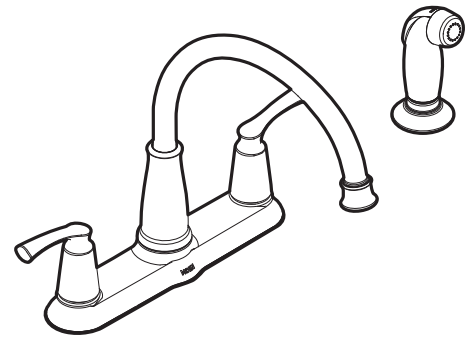

Buy it for looks. Buy it for life.®

■ Order by Part Number

DESCRIPTION

- Metal construction with various finishes identified by suffix
- With side spray
- Duralock™ Quick Connect Installation
- 1/2" IPS connection

CARTRIDGE

- 1224 cartridge design
- Engineered polymers, non-ferrous and stainless steel materials

STANDARDS

- Third party certified to ASME A112.18.1/CSA B-125.1 and all applicable requirements referenced therein
- Certified to ANSI/NSF 61/9 & 372
- Meets CalGreen and Georgia SB370 requirements
- Complies with California Proposition 65 and with the Federal Safe Drinking Water Act
- **ADA**  for lever handles

Specifications

Bexley™ Two-Handle Lever Style Kitchen Faucet with Spray

Models: 87403 series

NOTE: THIS FAUCET IS DESIGNED TO BE INSTALLED THROUGH 4 HOLES 1" MIN. DIA.

CRITICAL DIMENSIONS

(DO NOT SCALE)