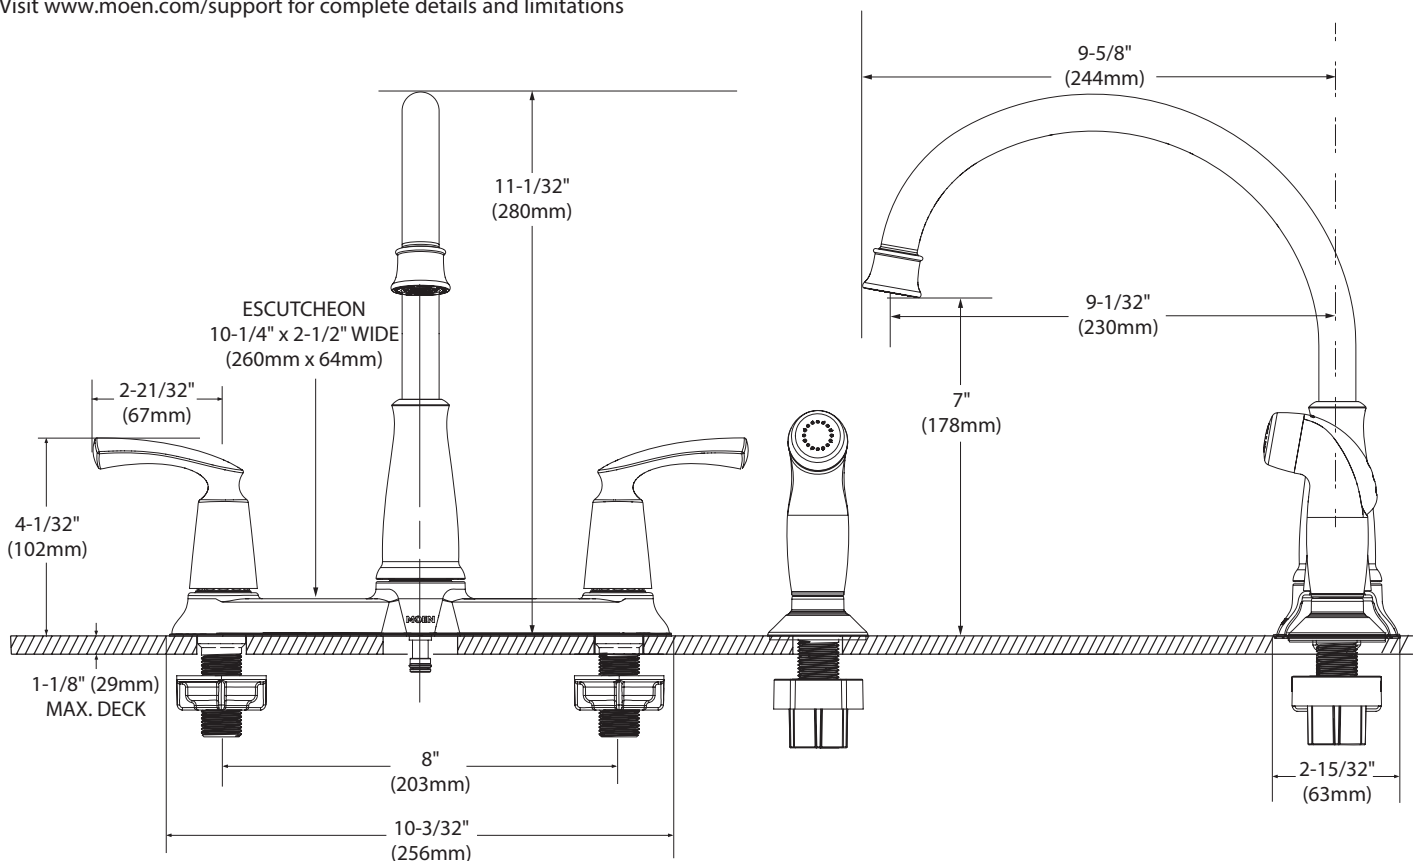

Specifications

Bexley™ Two-Handle Lever Style Kitchen Faucet with Spray

Models: 87403 series

NOTE: THIS FAUCET IS DESIGNED TO BE INSTALLED THROUGH 4 HOLES 1" MIN. DIA.

CRITICAL DIMENSIONS

(DO NOT SCALE)