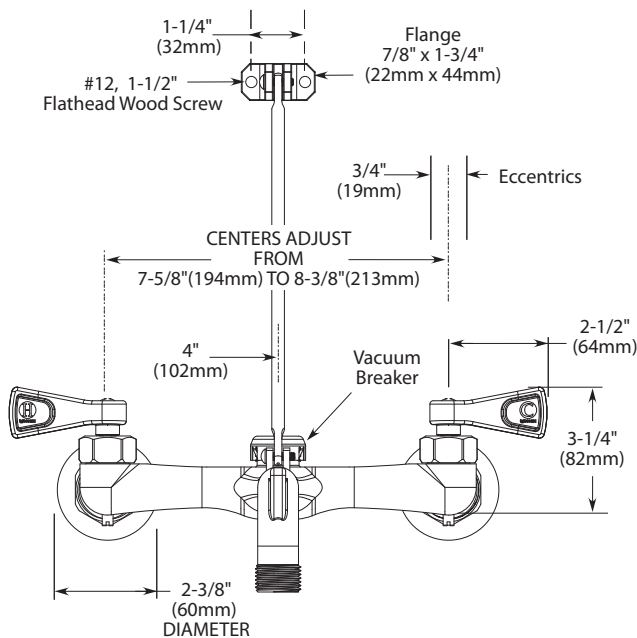

## FAUCET DESCRIPTION

- Brass construction, polished chrome finish
- Integral vacuum-breaker
- Garden hose threaded spout
- 1/2" IPS eccentric connections
- Vandal resistant torx head screws
- With service stops

## CARTRIDGE

- Brass shell ceramic disc cartridge
- 1/4 turn operation

## STANDARDS

- Third party certified by CSA to meet ASME A112.18.1 and all applicable specifications referenced therein
- ADA  for lever handles

## CRITICAL DIMENSIONS

(DO NOT SCALE)