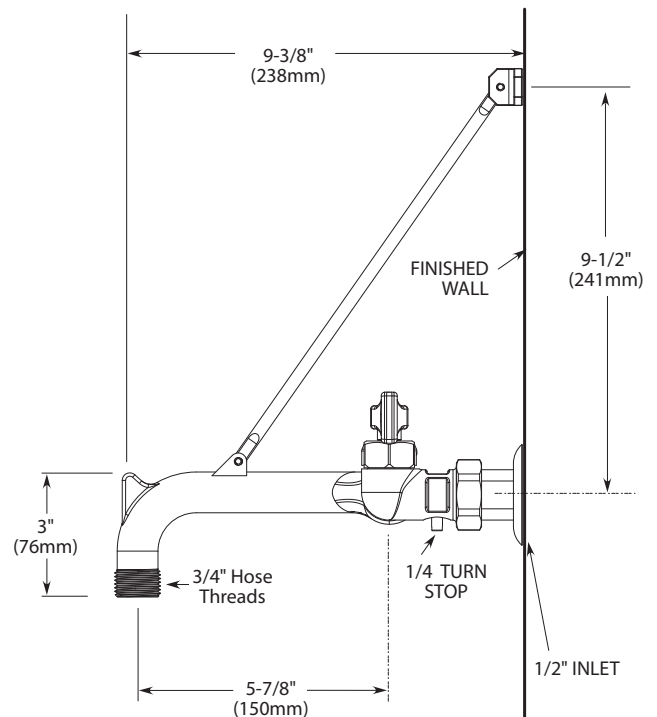

## FAUCET DESCRIPTION

- Brass construction, polished chrome finish
- Integral vacuum-breaker
- Garden hose threaded spout
- 1/2" IPS eccentric connections
- Vandal resistant torx head screws
- With service stops

## CARTRIDGE

- Brass shell ceramic disc cartridge
- 1/4 turn operation

## CRITICAL DIMENSIONS

(DO NOT SCALE)