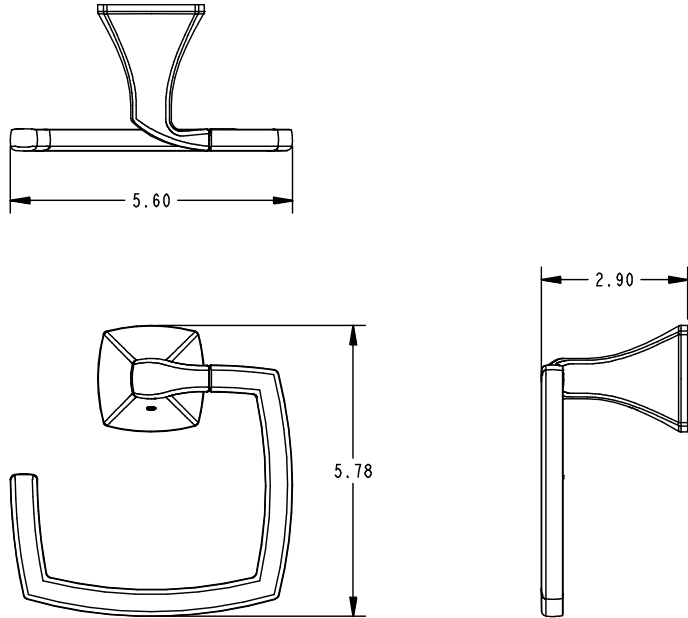

Voss™ Technical Specification

Towel Ring

YB5186

Stock Numbers:

- YB5186BN – Towel Ring
Brushed Nickel Finish
- YB5186CH – Towel Ring
Chrome Finish
- YB5186ORB – Towel Ring
Oil Rubbed Bronze Finish

Dimensions:

Materials:

Towel Ring is constructed of zinc.

Installation Instructions:

1. Remove the mounting bracket from the body by loosening the setscrew.
2. Position the assembled unit on the wall where desired.
3. Lightly mark the outline of the base.
4. Center a mounting bracket within the base outline **with "UP" facing you.**
5. Attach the mounting bracket to the wall, using the wall anchors provided.
6. Mount the base on the corresponding mounting bracket. Check and make sure that the base set screw hole is facing down. Assemble a set screw to the base. Use the allen wrench included in the hardware kit to tighten the set screw and secure the assembly to the mounting bracket.