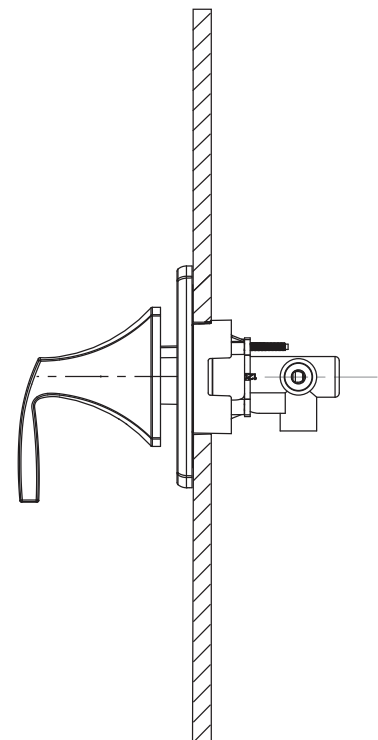

Thick Wall Installation

Thin Wall Installation

CRITICAL DIMENSIONS

(DO NOT SCALE)