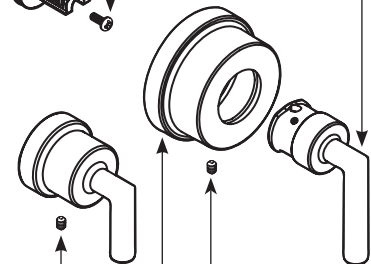

■ Order by Part Number

Illustrated Parts

Arris Posi-Temp® with Integral Diverter Single-Handle Trim

MODEL

TS22000
TS22000BN
TS22000BL

FINISH

Chrome
Brushed Nickel
Matte Black

**Handle Extension Kit
192995**

Stanoff Screws (2)
193117

Escutcheon

197439 Chrome
197439BN Brushed Nickel
197439BL Matte Black

Handle Adapter Kit

(Includes **193117** Standoff Screws)

193103

Handle Assembly

193098 Chrome
193098BN Brushed Nickel
193098BL Matte Black

**Handle Adapter Kit
197954**

Handle Kit

197949 Chrome
197949BN Brushed Nickel
197949BL Matte Black

Handle Escutcheon Kit

193097 Chrome
193097BN Brushed Nickel
193097BL Matte Black