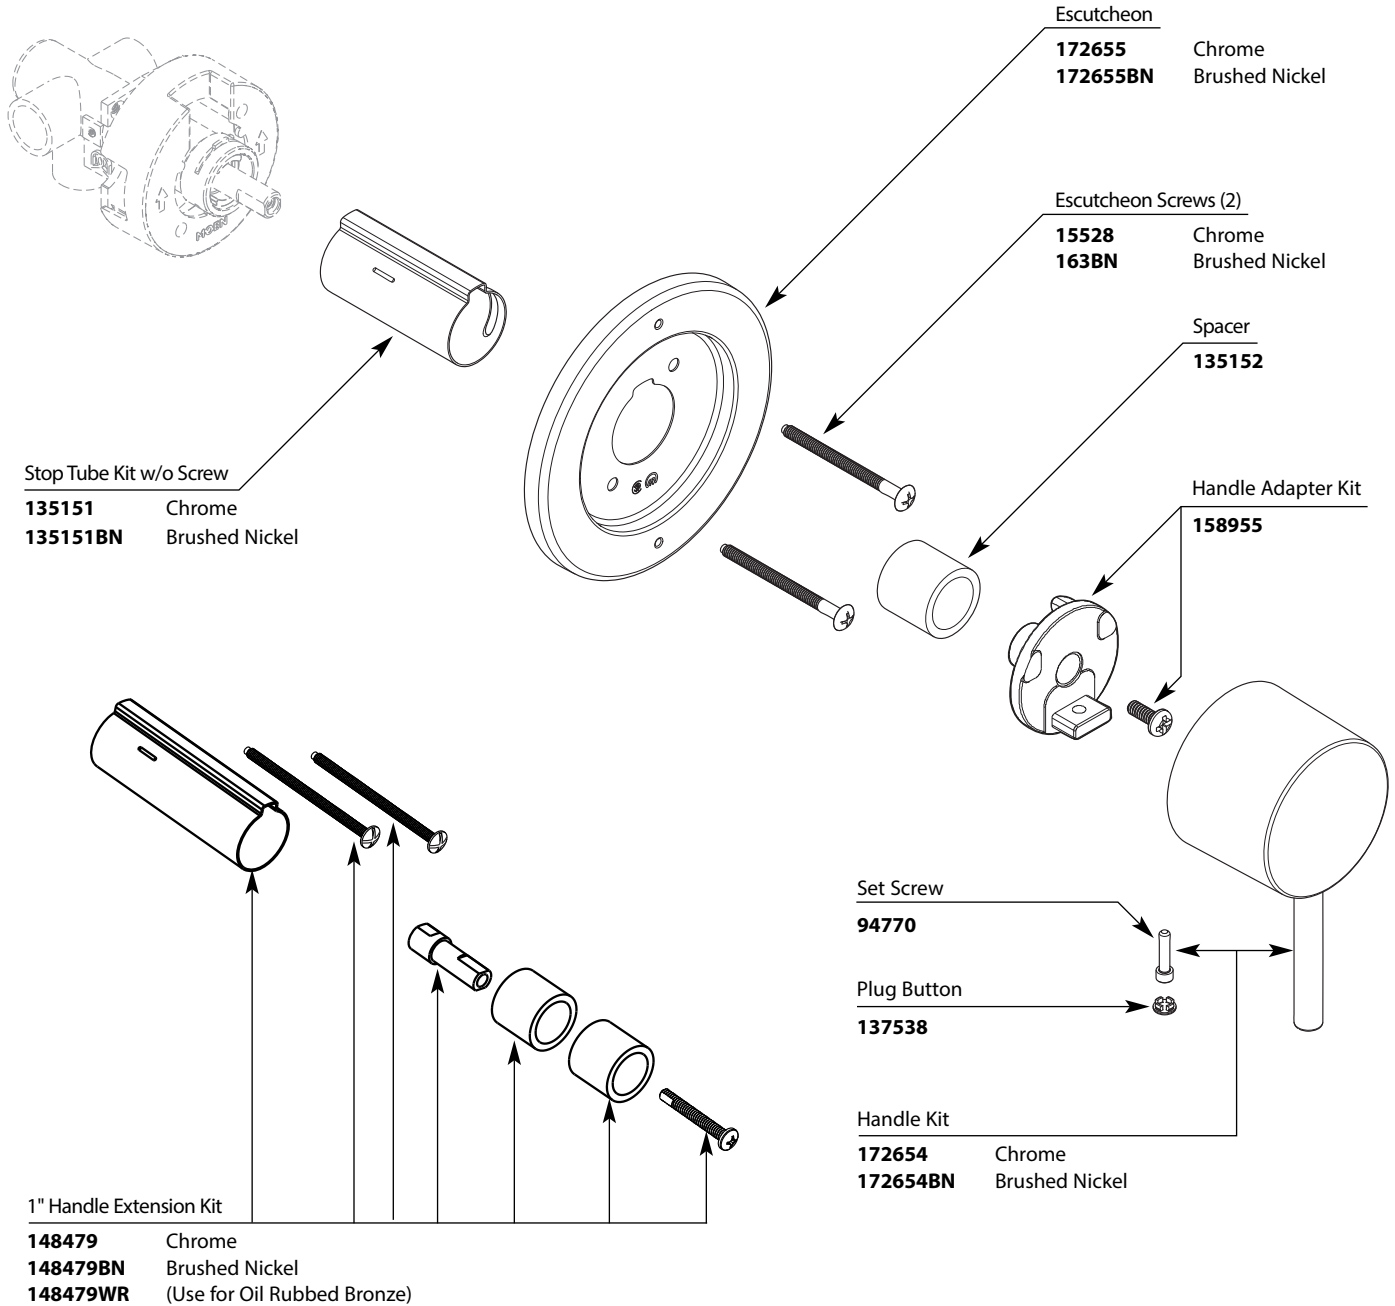

Buy it for looks. Buy it for life.®

Illustrated Parts

■ Order by Part Number

■ Trim can be used with these valves: 3372, 3375

ALIGN™ Multi-Function Transfer Valve Trim Kit		
MODEL	HANDLE	FINISH
T4191	Lever	Chrome
T4191BN	Lever	Brushed Nickel

TO ORDER PARTS CALL: 1-800-BUY-MOEN

www.moen.com