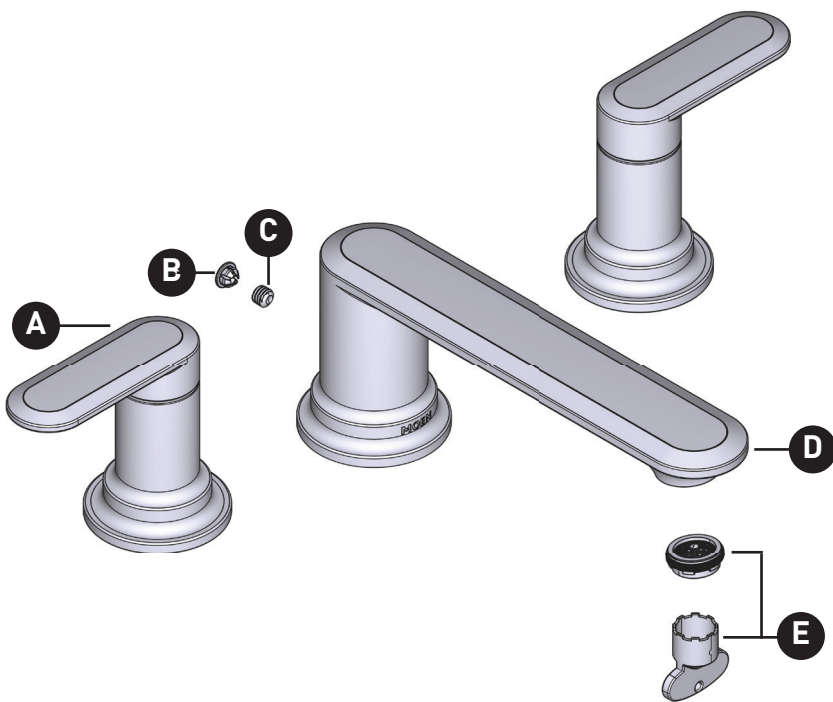

### GREENFIELD™

Two-Handle Roman Tub Faucet Trim

**MODELS:** T6503 Series

**ORDER BY PART NUMBER**

Trim can be used with

4792, 4793, 4796, 4797, 4798, 4992,  
4993, 4996, 4997, 4999 valves

ID	Kit Number	Finish
*A	215585	See below
*B	1512	See below
C	99892	N/A
*D	215586	See below
E	149117 (Includes Tool)	N/A

**\*Finish Determined by Suffix**

Finish	Description
C	Chrome
BN	Brushed Nickel
BG	Brushed Gold
BL	Matte Black