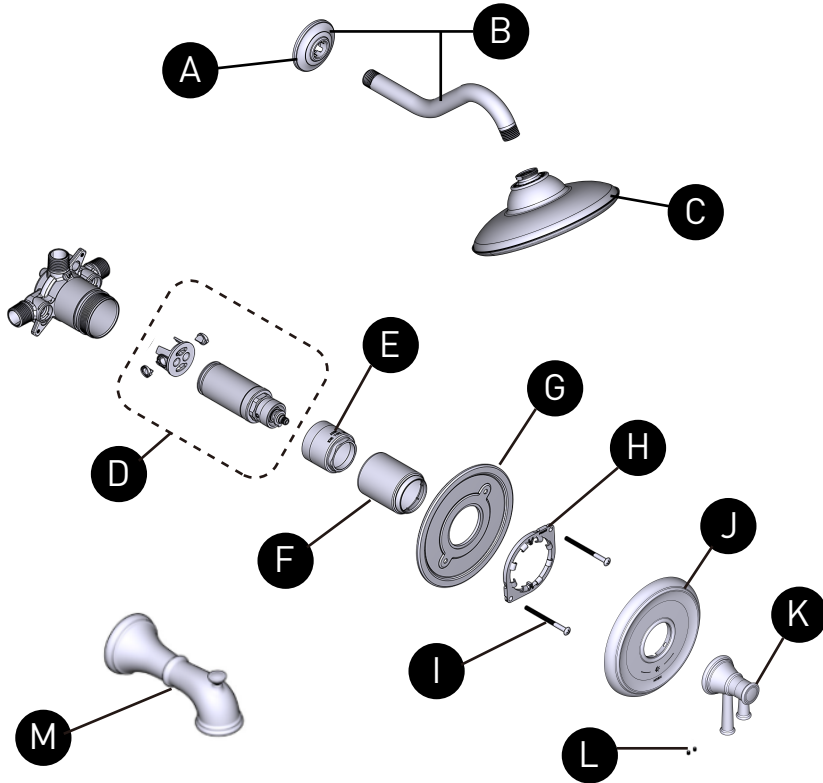

# MOEN®

ORDER BY PART NUMBER

VALVE TRIM ONLY	SHOWER TRIM ONLY	TUB SHOWER TRIM	FINISH
UT4311	UT4312EP	UT4313EP	Chrome
UT4311BN	UT4312EPBN	UT4313EPBN	Brushed Nickel
UT4311NL	UT4312EPNL	UT4313EPNL	Polished Nickel
UT4311ORB	UT4312EPORB	UT4313EPORB	Oil Rubbed Bronze

EP=1.75 GPM HEAD

## Illustrated Parts BELFIELD™

Thermostatic M-CORE™ 4-Series Trim

ID	Kit Description	Kit Number	Finish
A	Shower Arm Flange	AT2199	Chrome
		AT2199BN	Brushed Nickel
		AT2199NL	Polished Nickel
		AT2199ORB	Oil Rubbed Bronze
B	Shower Arm & Flange Kit	177171	Chrome
		177171BN	Brushed Nickel
		177171NL	Polished Nickel
		177171ORB	Oil Rubbed Bronze
C	Showerhead (1.75 GPM)	S6310EP	Chrome
		S6310EPBN	Brushed Nickel
		S6310EPNL	Polished Nickel
		S6310EPORB	Oil Rubbed Bronze
D	Cartridge Assembly	1214	N/A
E	Cartridge Nut	213751	N/A
F	Sleeve	213779	Chrome
		213779BN	Brushed Nickel
		213779NL	Polished Nickel
		213779ORB	Oil Rubbed Bronze
G	Backing Plate	200766	N/A
H	Snap Ring	200772	N/A
I	Backing Plate Screws (2)	200764	N/A
J	Escutcheon Kit	213757	Chrome
		213757BN	Brushed Nickel
		213757NL	Polished Nickel
		213757ORB	Oil Rubbed Bronze
K	Handle Kit	213769	Chrome
		213769BN	Brushed Nickel
		213769NL	Polished Nickel
		213769ORB	Oil Rubbed Bronze
L	Set Screw (Required 3/32" Hex Key)	207317	N/A
M	Tub Spout (Slip Fit)	185820	Chrome
		185820BN	Brushed Nickel
		185820NL	Polished Nickel
		185820ORB	Oil Rubbed Bronze

### OPTIONAL: 1" Handle Extension Kit

MODEL	FINISH
213752	Chrome
213752BN	Brushed Nickel
213752NL	Polished Nickel
213752ORB	Oil Rubbed Bronze