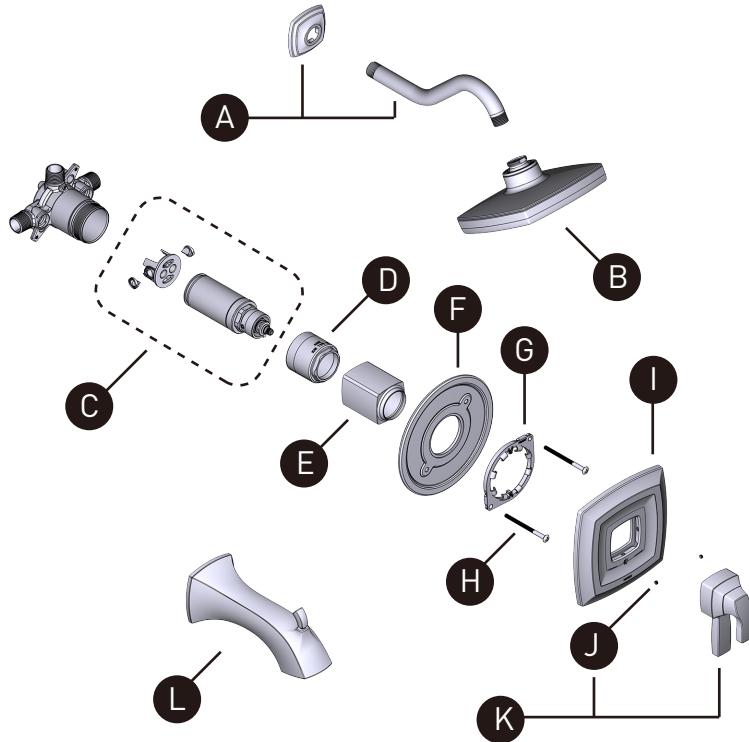

MOEN®

ORDER BY PART NUMBER

VALVE TRIM ONLY	SHOWER TRIM ONLY	TUB SHOWER TRIM	FINISH
UT4691	UT4692EP	UT4693EP	Chrome
UT4691BN	UT4692EPBN	UT4693EPBN	Brushed Nickel
UT4691BG	UT4692EPBG	UT4693EPBG	Brushed Gold
UT4691NL	UT4692EPNL	UT4693EPNL	Polished Nickel
UT4691ORB	UT4692EPORB	UT4693EPORB	Oil Rubbed Bronze

EP=1.75 GPM HEAD

Illustrated Parts VOSS™

Thermostatic M-CORE™ 4-Series Trim

ID	Kit Description	Kit Number	Finish
A	Shower Arm & Flange Kit	161951	Chrome
		161951BN	Brushed Nickel
		161951BG	Brushed Gold
		161951NL	Polished Nickel
		161951ORB	Oil Rubbed Bronze
B	Shower Head (1.75 GPM)	S6365EP	Chrome
		S6365BN	Brushed Nickel
		S6365BG	Brushed Gold
		S6365NL	Polished Nickel
	S6365ORB	Oil Rubbed Bronze	
C	Cartridge Assembly	1214	N/A
D	Cartridge Nut	213751	N/A
E	Sleeve	213759	Chrome
		213759BN	Brushed Nickel
		213759BG	Brushed Gold
		213759NL	Polished Nickel
		213759ORB	Oil Rubbed Bronze
F	Backing Plate	200768	N/A
G	Snap Ring	200774	N/A
H	Backing Plate Screws (2)	200764	N/A
I	Escutcheon Kit	213766	Chrome
		213766BN	Brushed Nickel
		213766BG	Brushed Gold
		213766NL	Polished Nickel
	213766ORB	Oil Rubbed Bronze	
J	Set Screw (Requires 3/32" Hex Key)	207317	N/A
K	Handle Kit	213778	Chrome
		213778BN	Brushed Nickel
		213778BG	Brushed Gold
		213778NL	Polished Nickel
		213778ORB	Oil Rubbed Bronze
L	Tub Spout	161955	Chrome
		161955BN	Brushed Nickel
		161955BG	Brushed Gold
		161955NL	Polished Nickel
		161955ORB	Oil Rubbed Bronze

OPTIONAL: 1" Handle Extension Kit

MODEL	FINISH
213754	Chrome
213754BN	Brushed Nickel
213754BG	Brushed Gold
213754NL	Polished Nickel
213754ORB	Oil Rubbed Bronze