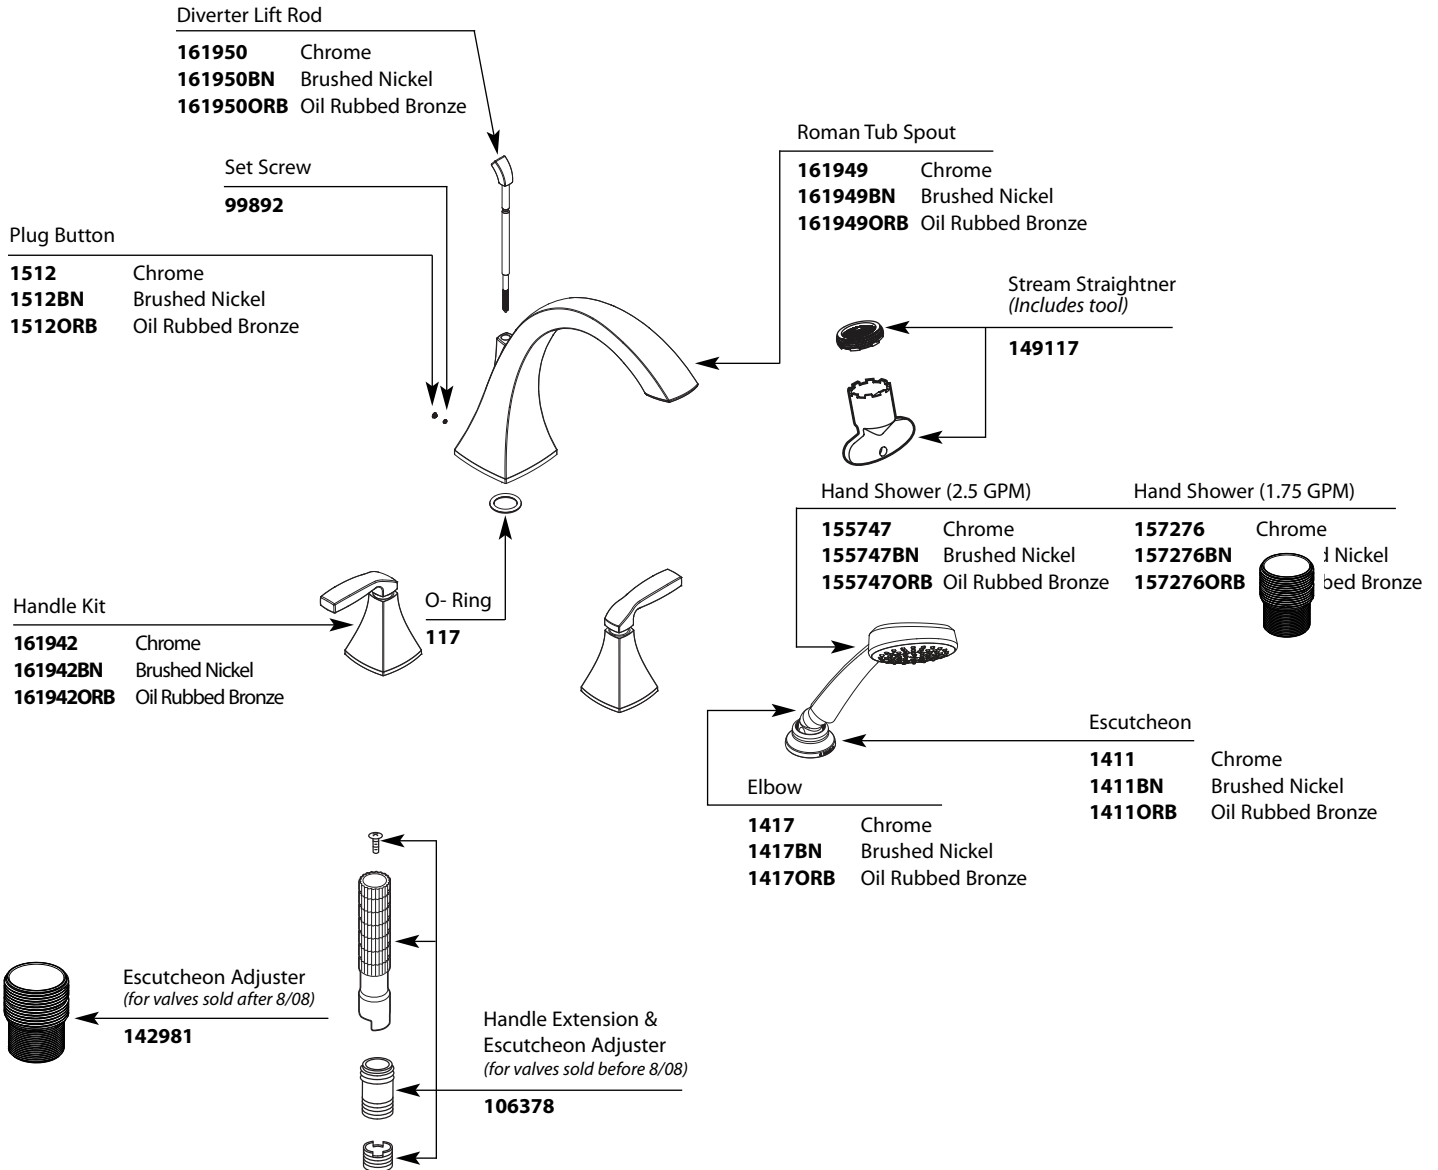

# Illustrated Parts

■ Order by Part Number

■ Trim can be used with either the 9792, 9793, 9796 and 9797 valve

**VOSS™**

**Two Handle Roman Tub Faucet Trim with Handheld Shower**

MODEL	HANDLE	FINISH
T694	Lever	Chrome
T694BN	Lever	Brushed Nickel
T694ORB	Lever	Oil Rubbed Bronze

Optional: Red & Blue Temp. Ind. Rings

<b>161956</b>	For Oil Rubbed Bronze
<b>129707</b>	For Chrome & Brushed Nickel