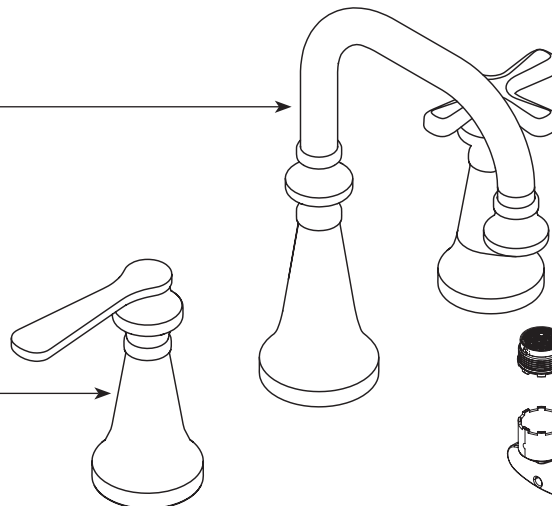

■ Order by Part Number

■ Trim can be used with 9000, 69000 valves

COLINET™ Two-Handle Widespread Lavatory Faucet Trim		
MODEL	HANDLE	FINISH
TS44102	Lever	Chrome
TS44102BN	Lever	Brushed Nickel
TS44102BG	Lever	Brushed Gold
TS44102BL	Lever	Matte Black
TS44103	Cross	Chrome
TS44103BN	Cross	Brushed Nickel
TS44103BG	Cross	Brushed Gold
TS44103BL	Cross	Matte Black

Lift Rod Kit

- 201206** Chrome
- 201206BN** Brushed Nickel
- 201206BG** Brushed Gold
- 201206BL** Polished Nickel

Installation Tool

**103462**

Pop-up Plug & Seat

- 10709** Chrome
- 10709BN** Brushed Nickel
- 10709BG** Brushed Gold
- 10709BL** Matte Black

Spout Kit

- 201207** Chrome
- 201207BN** Brushed Nickel
- 201207BG** Brushed Gold
- 201207BL** Matte Black

Cross Handle Kit (Hot or Cold)

- 201204** Chrome
- 201204BN** Brushed Nickel
- 201204BG** Brushed Gold
- 201204BL** Matte Black