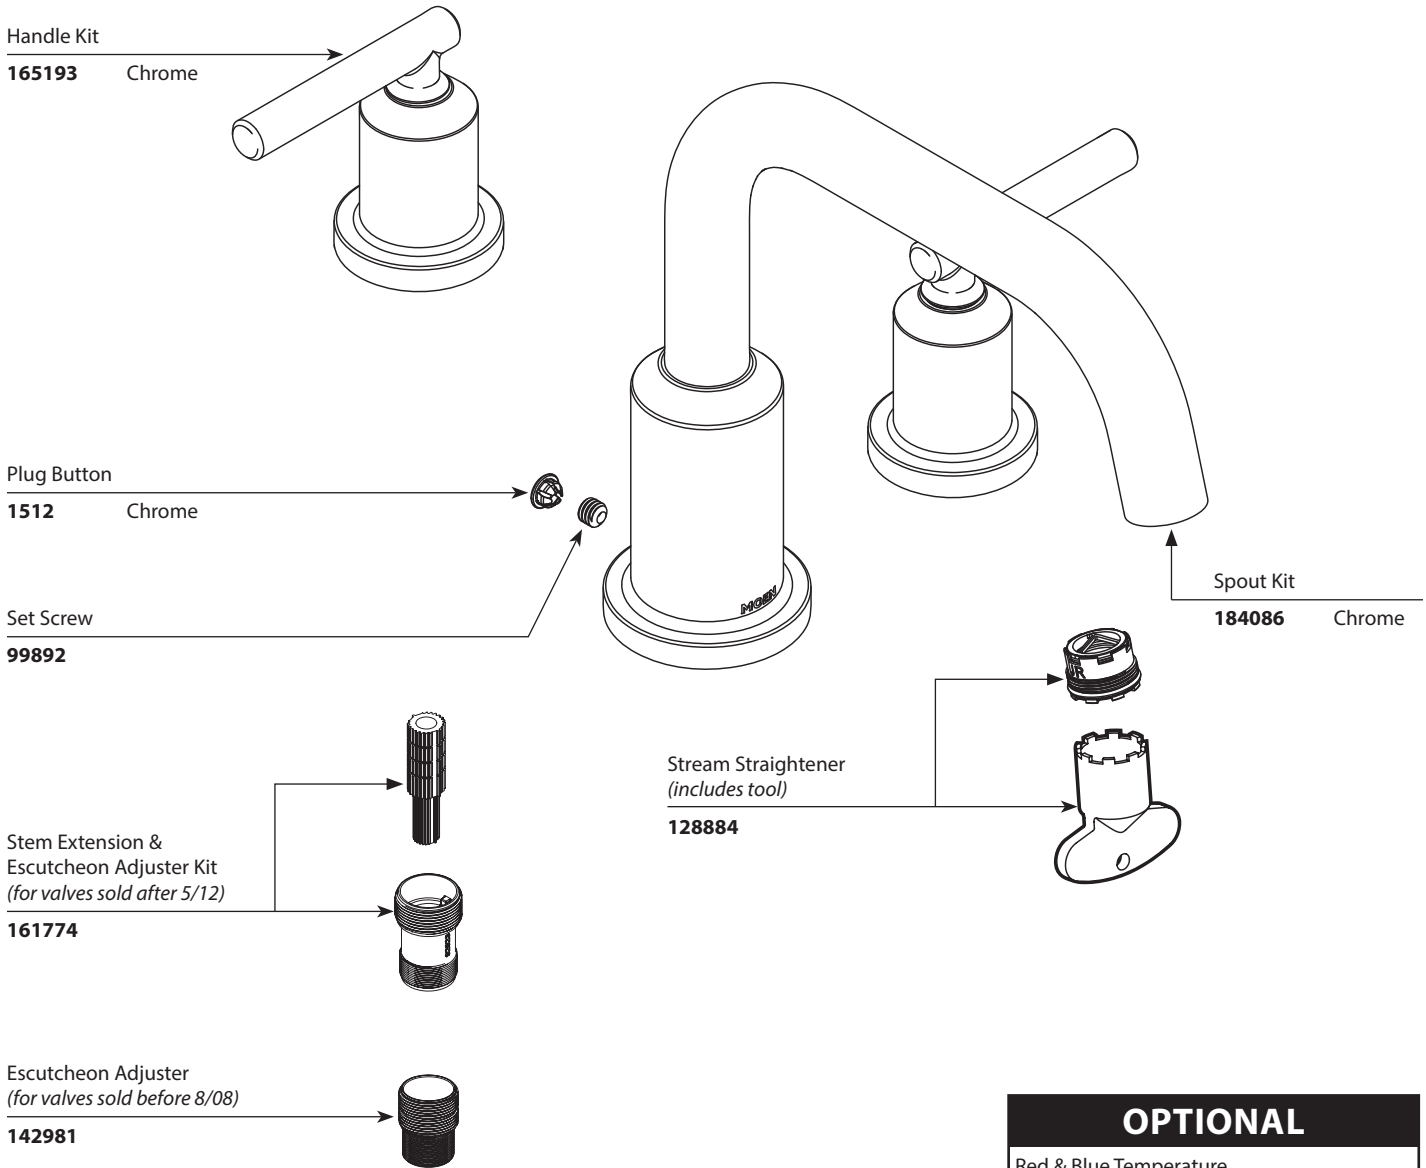

Buy it for looks. Buy it for life.®

■ Order by Part Number

■ Trim can be used with  
4792, 4793, 4796, 4797,  
4798, 4992, 4993, 4996,  
4997, 4999 valves

# Illustrated Parts

Gibson™ Two-Handle Roman Tub Faucet Trim		
MODEL	TYPE	FINISH
T961	Lever	Chrome

**OPTIONAL**

Red & Blue Temperature Indicator Rings  
**184084**