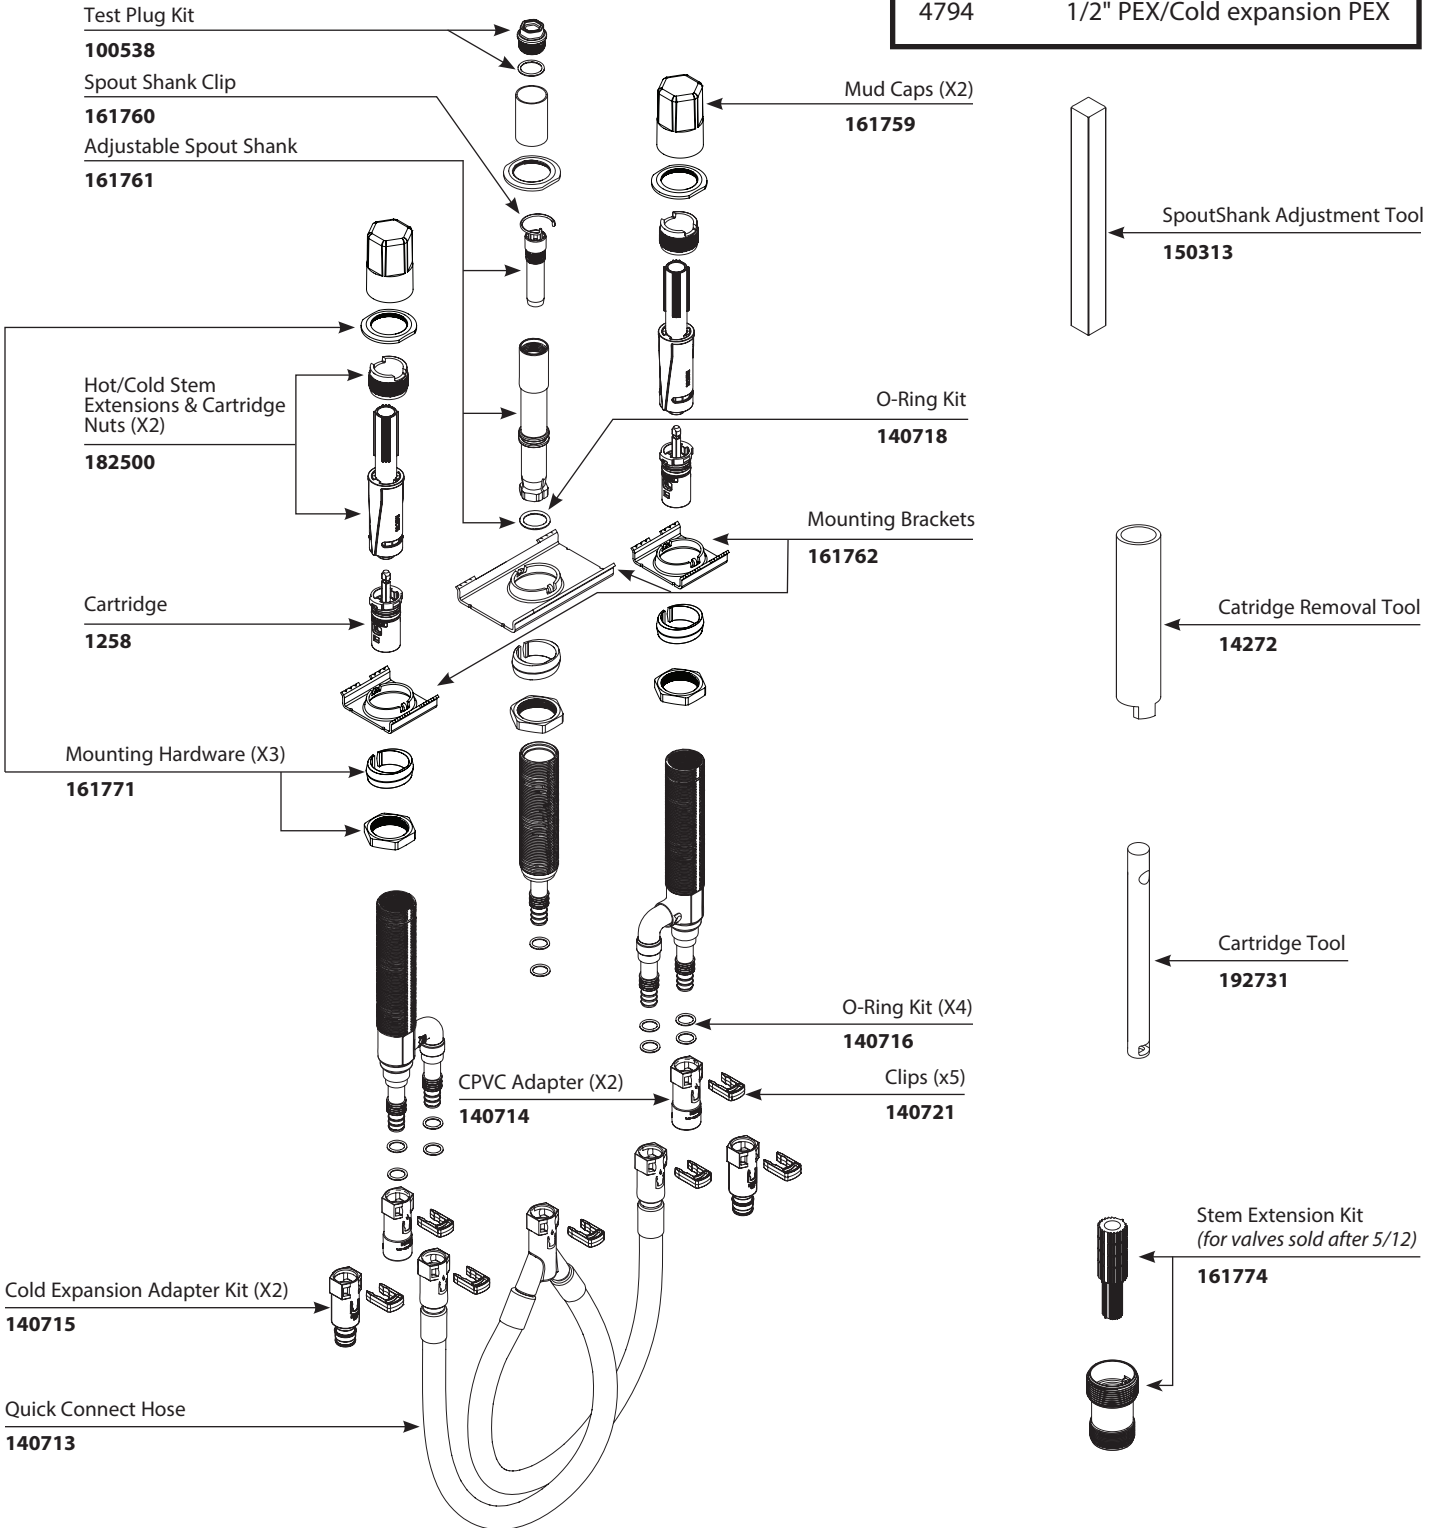

MOEN®

Illustrated Parts

■ Order by Part Number

*There is more than one version of this model.
Page down to identify the version you have.*

(For parts made after 2/2018)

| ADJUSTABLE ROMAN TUB VALVE Two-Handle Rough in | |
|---|-----------------------------|
| MODEL | CONNECTIONS |
| 4793 | 1/2" PEX/CPVC |
| 4794 | 1/2" PEX/Cold expansion PEX |

■ Order by Part Number

ADJUSTABLE ROMAN TUB VALVE Two-Handle Rough in

| MODEL | CONNECTIONS |
|-------|-----------------------------|
| 4793 | 1/2" PEX/CPVC |
| 4794 | 1/2" PEX/Cold expansion PEX |