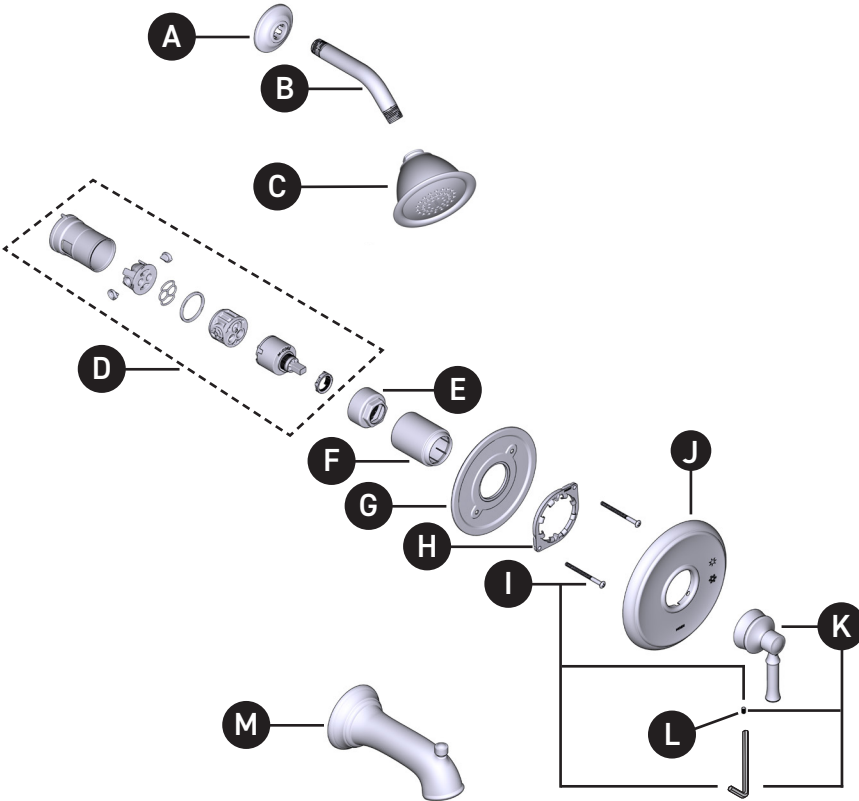

MOEN®

ORDER BY PART NUMBER

VALVE TRIM ONLY	SHOWER TRIM ONLY	TUB SHOWER TRIM	FINISH
UT2181	UT2182EP	UT2183EP	Chrome
UT2181BN	UT2182EPBN	UT2183EPBN	Brushed Nickel
UT2181ORB	UT2182EPORB	UT2183EPORB	Oil Rubbed Bronze
UT2181BL	UT2182EPBL	UT2183EPBL	Matte Black

EP=1.75 GPM HEAD

Illustrated Parts

DARTMOOR™

Single-Handle M-CORE™ 2-Series Trim

ID	Kit Description	Kit Number	Finish
A	Shower Arm Flange	AT2199	Chrome
		AT2199BN	Brushed Nickel
		AT2199ORB	Oil Rubbed Bronze
		AT2199WR	Matte Black
B	Shower Arm (Showerhead EP)	10154	Chrome
		10154BN	Brushed Nickel
		10154ORB	Oil Rubbed Bronze
		10154BL	Matte Black
C	Showerhead (1.75 GPM)	6371EP	Chrome
		6371EPBN	Brushed Nickel
		6371EPORB	Oil Rubbed Bronze
		6371EPBL	Matte Black
D	Cartridge Assembly	1212	N/A
E	Cartridge Nut	200762	N/A
F	Sleeve	200775	Chrome
		200775BN	Brushed Nickel
		200775ORB	Oil Rubbed Bronze
		200775BL	Matte Black
G	Backing Plate	200766	N/A
H	Snap Ring	200772	N/A
I	Backing Plate Screws (2)	200764	N/A
J	Escutcheon Kit	206296	Chrome
		206296BN	Brushed Nickel
		206296ORB	Oil Rubbed Bronze
		206296 BL	Matte Black
K	Handle Kit	206305	Chrome
		206305BN	Brushed Nickel
		206305ORB	Oil Rubbed Bronze
		206305BL	Matte Black
L	Set Screw (Requires 3 3/32" Hex Key)	40057	N/A
M	Diverter Tub Spout	3737	Chrome
		3737BN	Brushed Nickel
		3737ORB	Oil Rubbed Bronze
		3737BL	Matte Black

OPTIONAL: 1" Handle Extension Kit

MODEL	FINISH
200755	Chrome
200755BN	Brushed Nickel
200755ORB	Oil Rubbed Bronze
200755BL	Matte Black