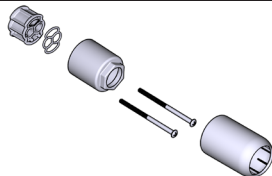

MOEN®

ORDER BY PART NUMBER

VALVE TRIM ONLY	SHOWER TRIM ONLY	TUB SHOWER TRIM	FINISH
UT2181	UT2182EP	UT2183EP	Chrome
UT2181BN	UT2182EPBN	UT2183EPBN	Brushed Nickel
UT2181ORB	UT2182EPORB	UT2183EPORB	Oil Rubbed Bronze
UT2181BL	UT2182EPBL	UT2183EPBL	Matte Black

EP=1.75 GPM HEAD

Illustrated Parts

DARTMOOR™

Single-Handle M-CORE™ 2-Series Trim

ID	Kit Description	Kit Number	Finish
A	Shower Arm Flange	AT2199	Chrome
		AT2199BN	Brushed Nickel
		AT2199ORB	Oil Rubbed Bronze
		AT2199WR	Matte Black
B	Shower Arm (Showerhead EP)	10154	Chrome
		10154BN	Brushed Nickel
		10154ORB	Oil Rubbed Bronze
		10154BL	Matte Black
C	Showerhead (1.75 GPM)	6371EP	Chrome
		6371EPBN	Brushed Nickel
		6371EPORB	Oil Rubbed Bronze
		6371EPBL	Matte Black
D	Cartridge Assembly	1212	N/A
E	Cartridge Nut	200762	N/A
F	Sleeve	200775	Chrome
		200775BN	Brushed Nickel
		200775ORB	Oil Rubbed Bronze
		200775BL	Matte Black
G	Backing Plate	200766	N/A
H	Snap Ring	200772	N/A
I	Backing Plate Screws (2)	200764	N/A
J	Escutcheon Kit	206296	Chrome
		206296BN	Brushed Nickel
		206296ORB	Oil Rubbed Bronze
		206296 BL	Matte Black
K	Handle Kit	206305	Chrome
		206305BN	Brushed Nickel
		206305ORB	Oil Rubbed Bronze
		206305BL	Matte Black
L	Set Screw (Requires 3 3/32" Hex Key)	40057	N/A
M	Diverter Tub Spout	3737	Chrome
		3737BN	Brushed Nickel
		3737ORB	Oil Rubbed Bronze
		3737BL	Matte Black

OPTIONAL: 1" Handle Extension Kit

MODEL	FINISH
200755	Chrome
200755BN	Brushed Nickel
200755ORB	Oil Rubbed Bronze
200755BL	Matte Black