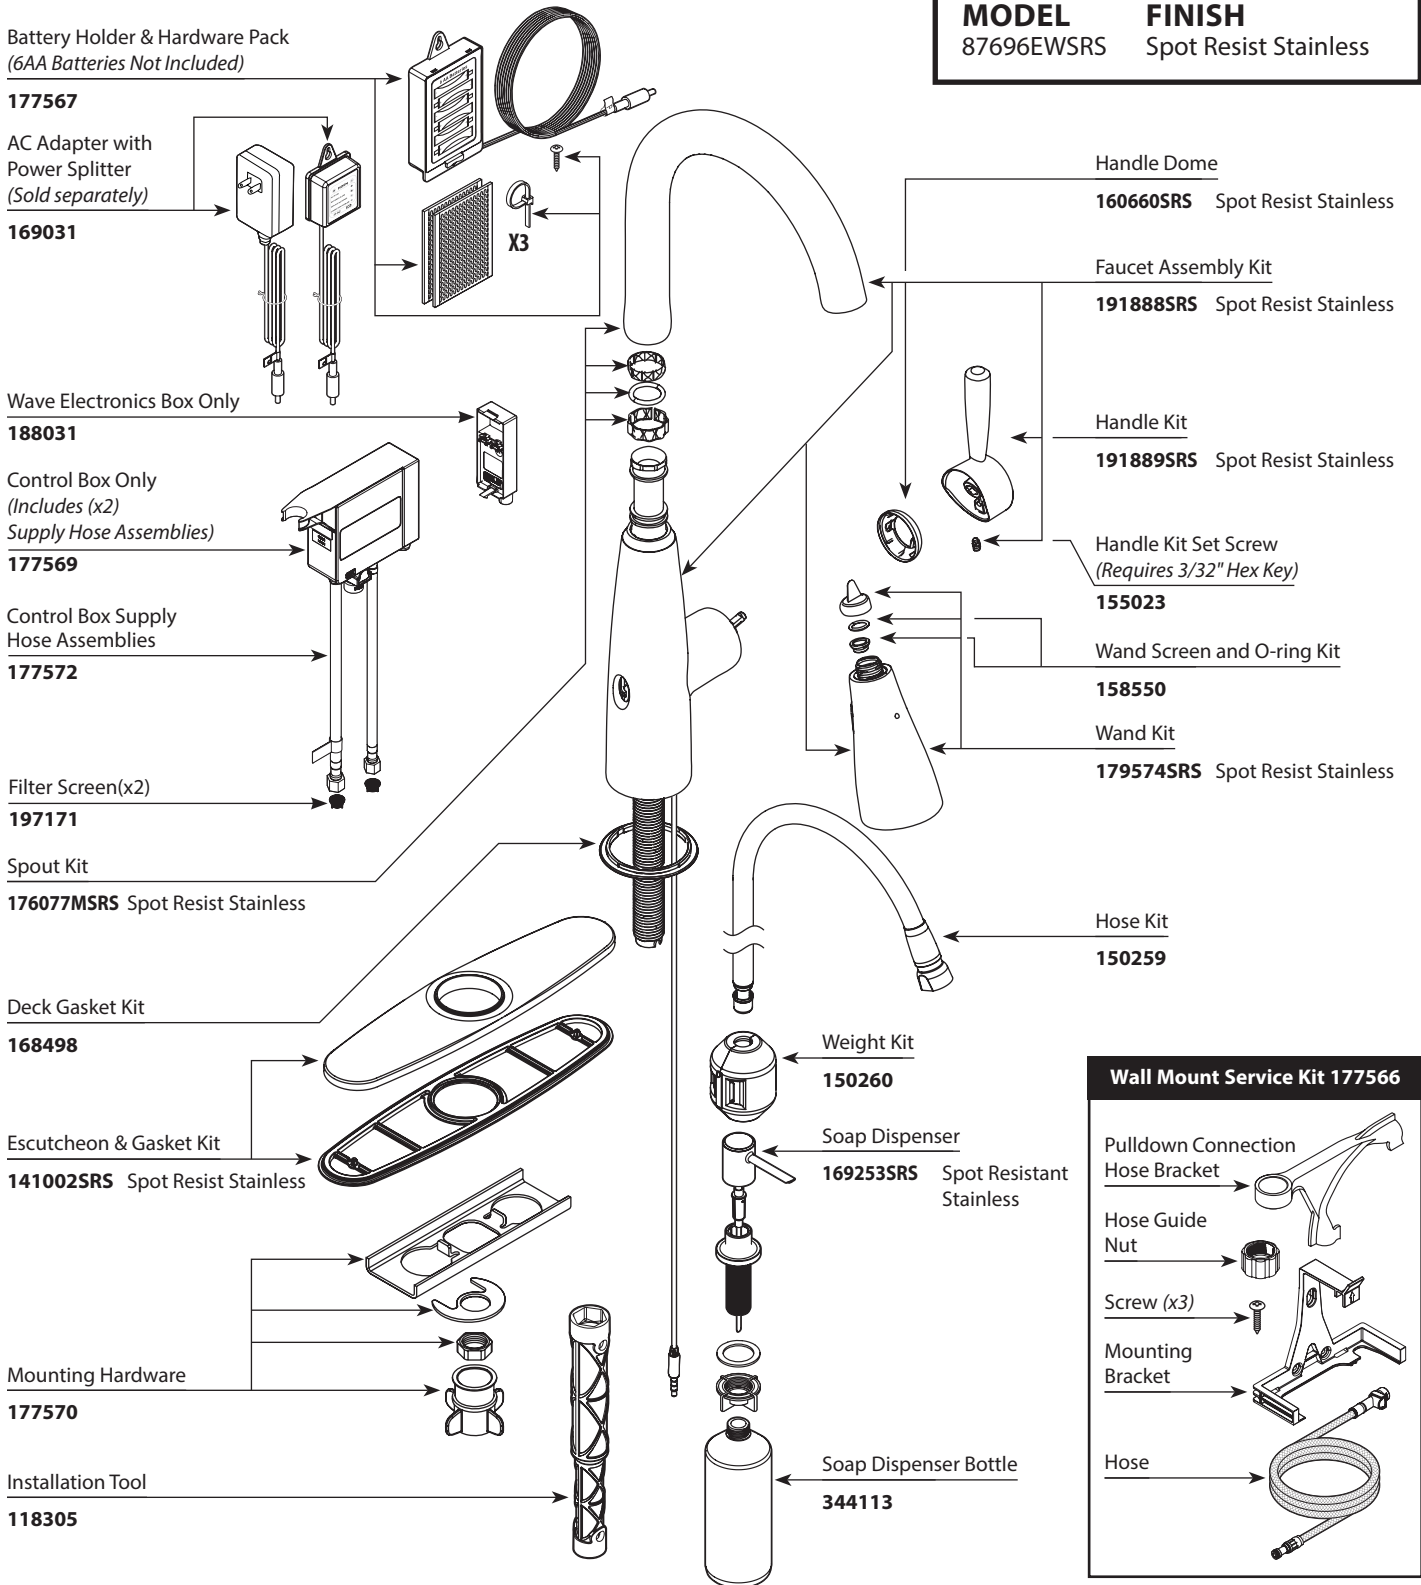

■ Order by Part Number

*There is more than one version of this model.  
Page down to identify the version you have.*

**Sperry™**  
**Hands-Free, Single-Handle High Arc  
 Pulldown Kitchen Faucet**

**MODEL**      **FINISH**  
 87696EWSRS    Spot Resist Stainless

**Wall Mount Service Kit 177566**

- Pulldown Connection Hose Bracket**
- Hose Guide Nut**
- Screw (x3)**
- Mounting Bracket**
- Hose**

■ Order by Part Number

**Sperry™**  
**Hands-Free, Single-Handle High Arc  
 Pulldown Kitchen Faucet**

Handle Kit Set Screw  
 (Requires 3/32" Hex Key)

**155023**

Wand Screen and O-ring Kit

**158550**

Wand Kit

**179574SRS** Spot Resist Stainless

Hose Kit

**150259**

Weight Kit

**150260**

Soap Dispenser

**169253SRS** Spot Resistant  
 Stainless

Soap Dispenser Bottle

**344113**

**Wall Mount Service Kit 177566**

- Pulldown Connection Hose Bracket
- Hose Guide Nut
- Screw (x3)
- Mounting Bracket
- Hose