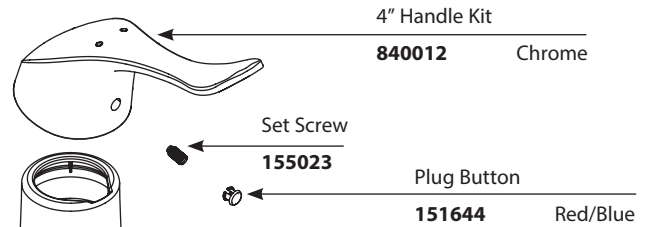

■ Order by Part Number

*There is more than 1 version of this model.
Page down to identify the version you have.*

For models after February 2013.

Illustrated Parts

Single-Handle Wall Mount Kitchen Faucet		
MODEL	SPOUT	FINISH
8713	9"	Chrome
8714	12"	Chrome

■ Order by Part Number

For models prior to February 2013.

Single-Handle Wall Mount Kitchen Faucet		
MODEL	HANDLE	FINISH
8713	Lever	Chrome
8714	Lever	Chrome