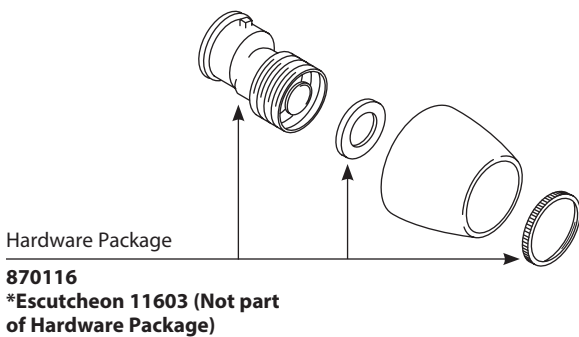

■ Order by Part Number

*There is more than 1 version of this model.
Page down to identify the version you have.*

For models after February 2013.

Illustrated Parts

Single-Handle Wall Mount Kitchen Faucet		
MODEL	SPOUT	FINISH
8713	9"	Chrome
8714	12"	Chrome

■ Order by Part Number

For models prior to February 2013.

Single-Handle Wall Mount Kitchen Faucet		
MODEL	HANDLE	FINISH
8713	Lever	Chrome
8714	Lever	Chrome