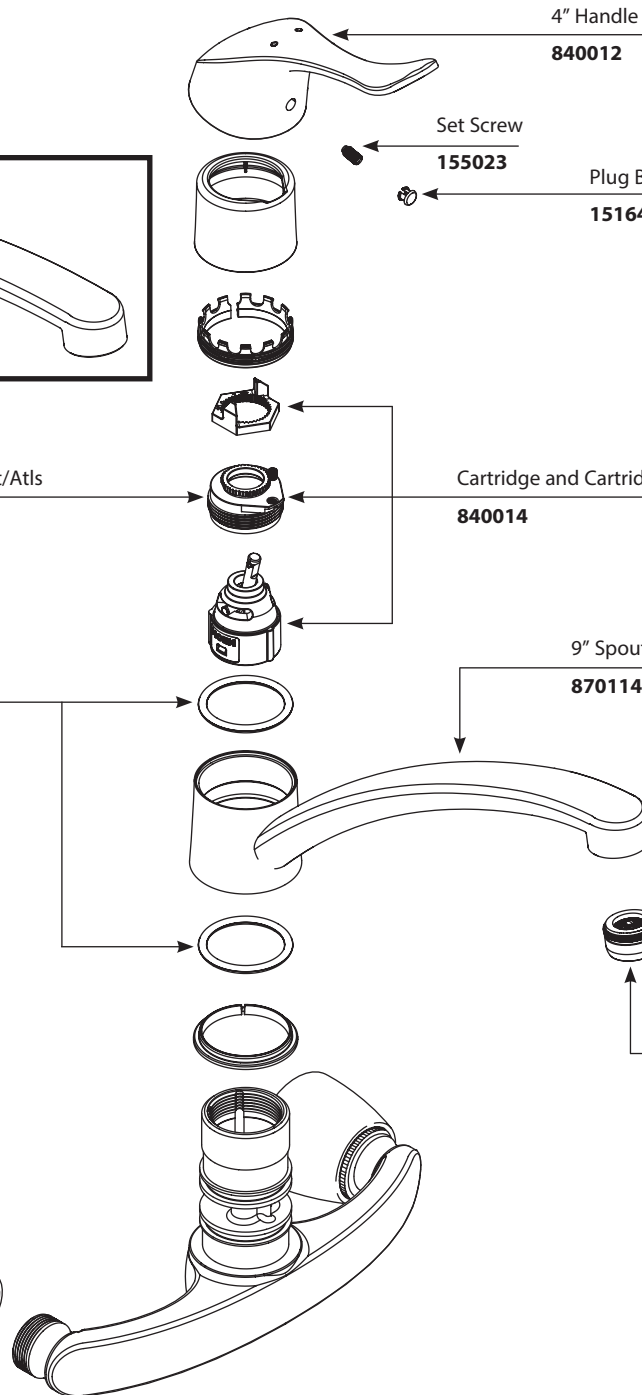

■ Order by Part Number

*There is more than 1 version of this model.
Page down to identify the version you have.*

For models after February 2013.

Illustrated Parts

Single-Handle Wall Mount Kitchen Faucet		
MODEL	SPOUT	FINISH
8713	9"	Chrome
8714	12"	Chrome

■ Order by Part Number

For models prior to February 2013.

Single-Handle Wall Mount Kitchen Faucet		
MODEL	HANDLE	FINISH
8713	Lever	Chrome
8714	Lever	Chrome