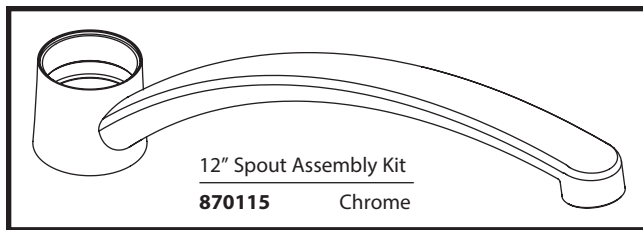

■ Order by Part Number

*There is more than 1 version of this model.
Page down to identify the version you have.*

For models after February 2013.

Illustrated Parts

Single-Handle Wall Mount Kitchen Faucet		
MODEL	SPOUT	FINISH
8713	9"	Chrome
8714	12"	Chrome

■ Order by Part Number

For models prior to February 2013.

Single-Handle Wall Mount Kitchen Faucet		
MODEL	HANDLE	FINISH
8713	Lever	Chrome
8714	Lever	Chrome