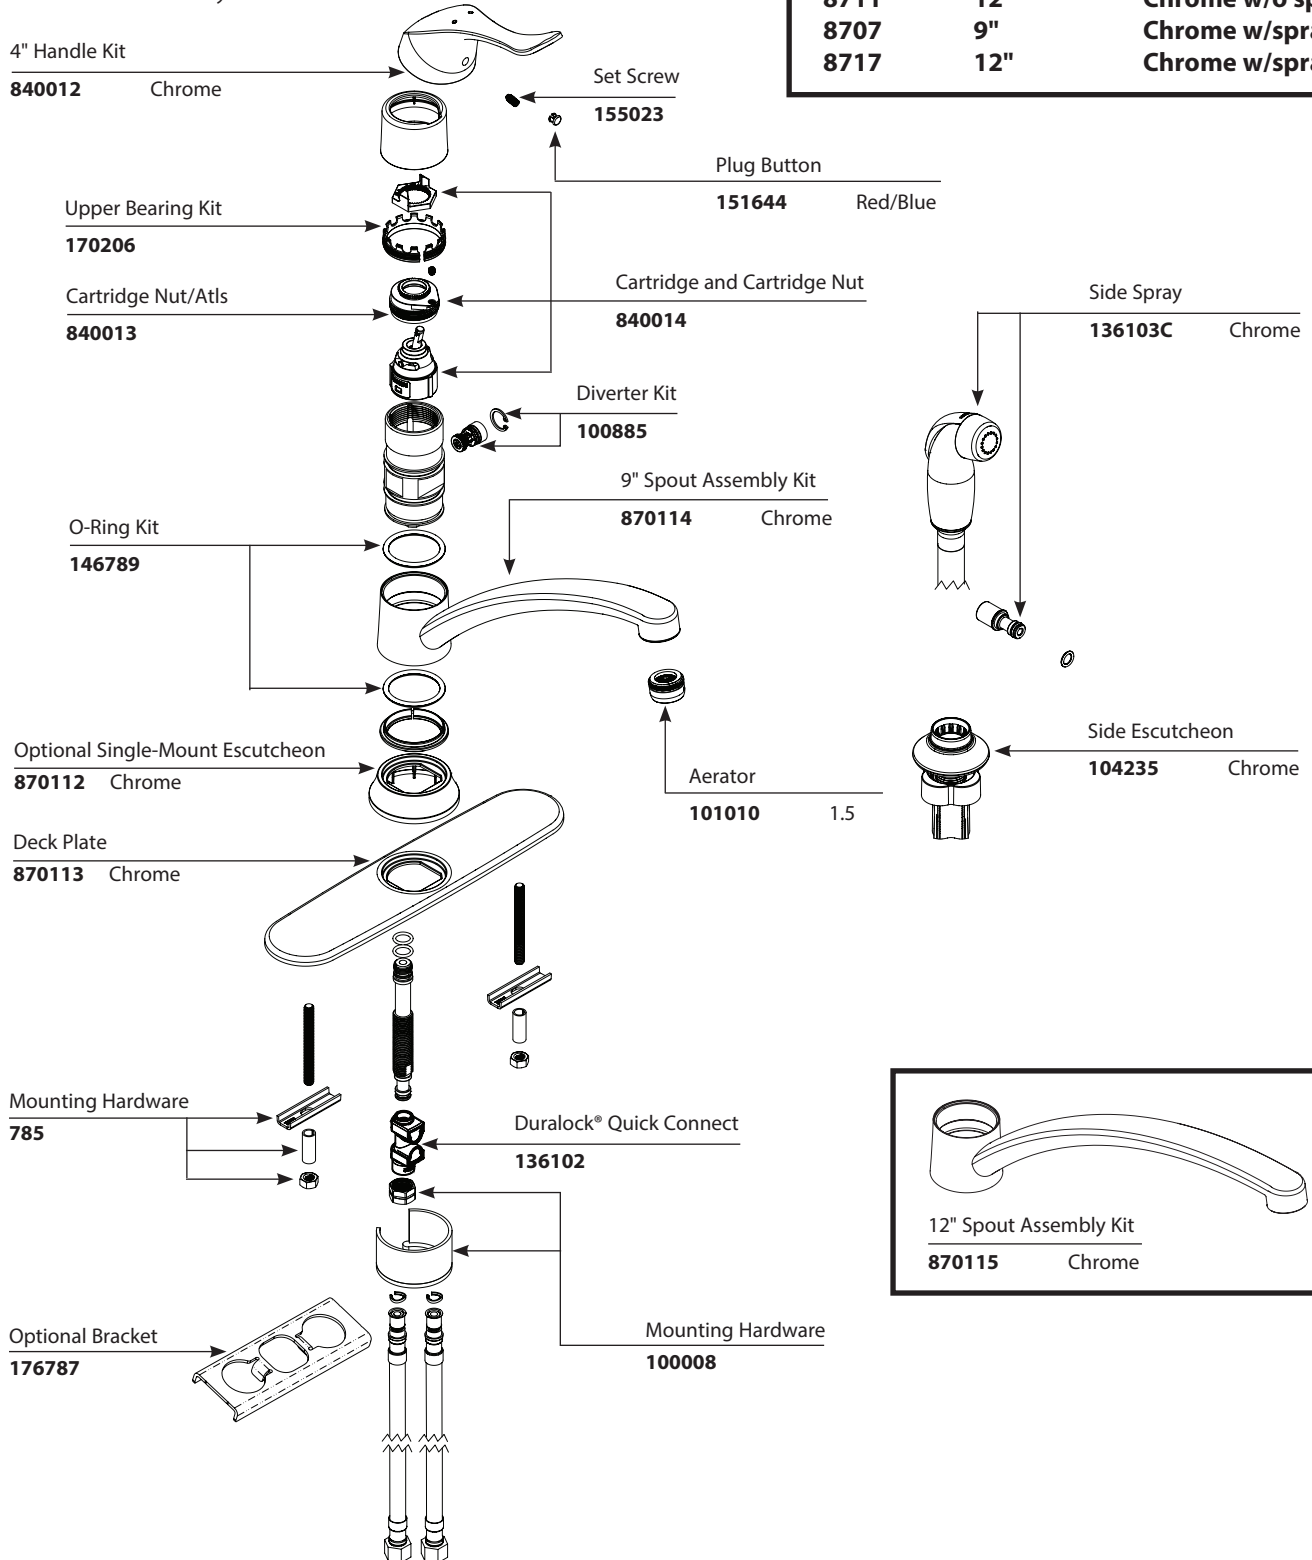

■ **Order by Part Number**

*There is more than 1 version of this model.  
Page down to identify the version you have.*

*For models after January 2013.*

Single-Handle Kitchen Faucet		
MODEL	SPOUT	FINISH
8701	9"	Chrome w/o spray
8711	12"	Chrome w/o spray
8707	9"	Chrome w/spray
8717	12"	Chrome w/spray

■ Order by Part Number

For models prior to January 2013.

# Illustrated Parts

## Single-Handle Kitchen Faucet

<u>MODEL</u>	<u>HANDLE</u>	<u>FINISH</u>
8707	Lever	Chrome
8701	Lever	Chrome, less spray

■ Order by Part Number

**Single-Handle Kitchen Faucet**

<u>MODEL</u>	<u>HANDLE</u>	<u>FINISH</u>
8701	Lever	Chrome