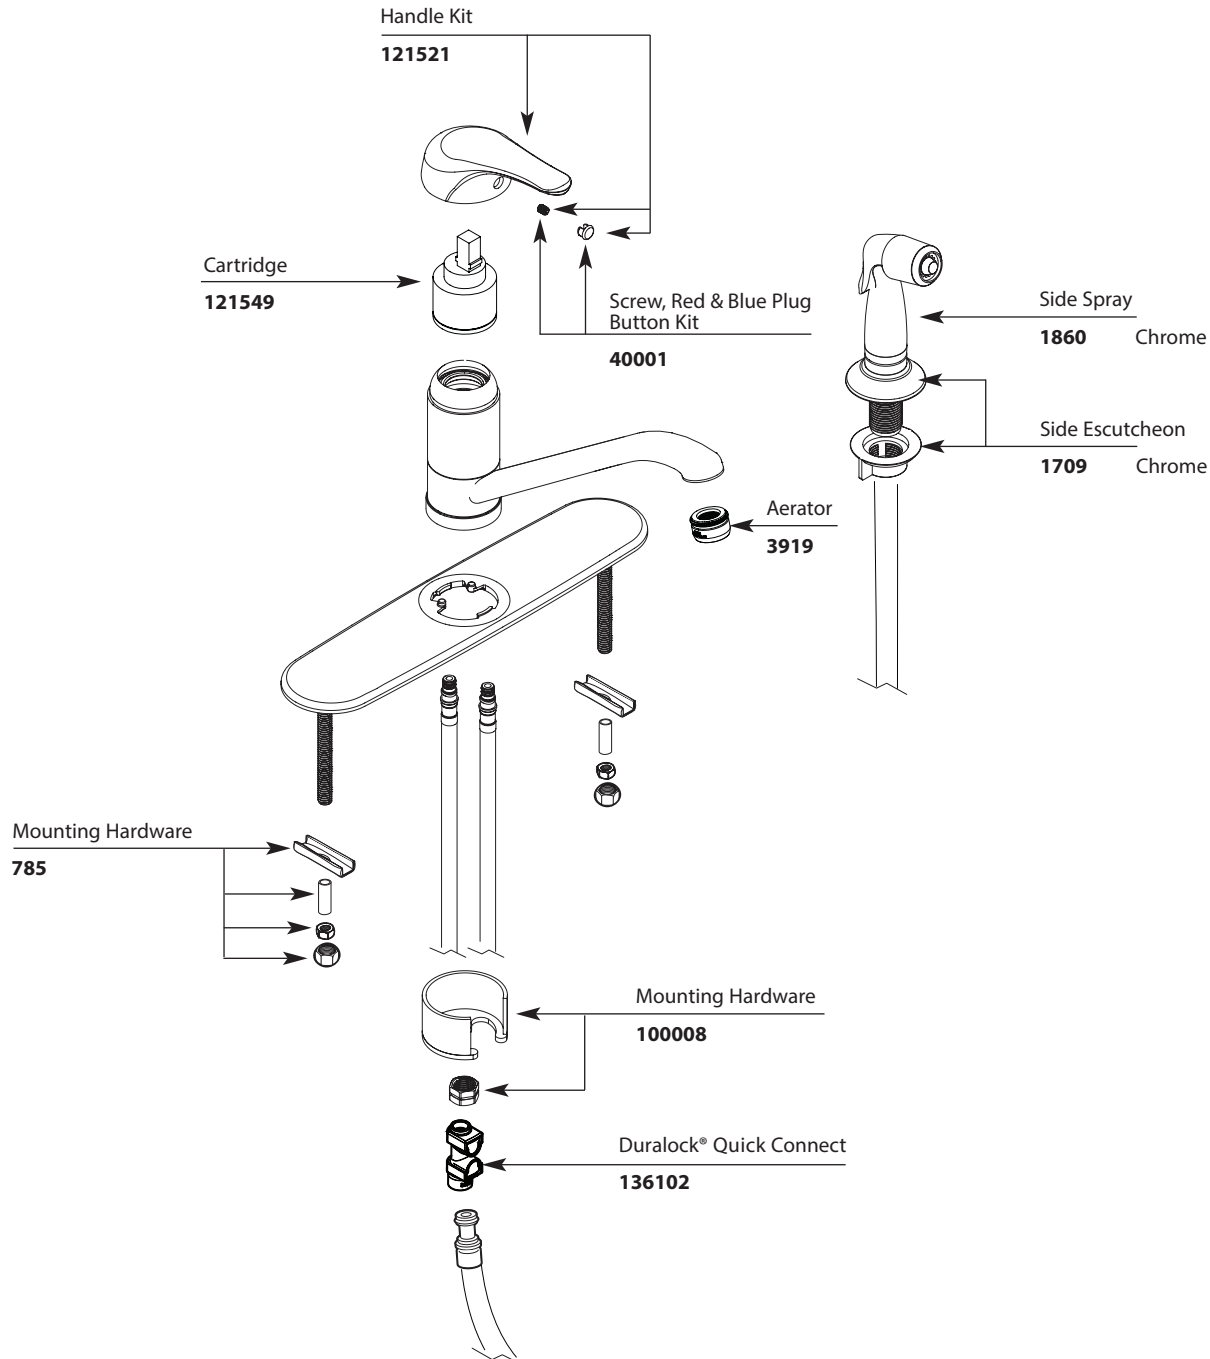

■ **Order by Part Number**

*There is more than 1 version of this model.  
Page down to identify the version you have.*

*For models after January 2013.*

Single-Handle Kitchen Faucet		
MODEL	SPOUT	FINISH
8701	9"	Chrome w/o spray
8711	12"	Chrome w/o spray
8707	9"	Chrome w/spray
8717	12"	Chrome w/spray

■ Order by Part Number

For models prior to January 2013.

# Illustrated Parts

## Single-Handle Kitchen Faucet

<u>MODEL</u>	<u>HANDLE</u>	<u>FINISH</u>
8707	Lever	Chrome
8701	Lever	Chrome, less spray

■ Order by Part Number

**Single-Handle Kitchen Faucet**

<u>MODEL</u>	<u>HANDLE</u>	<u>FINISH</u>
8701	Lever	Chrome