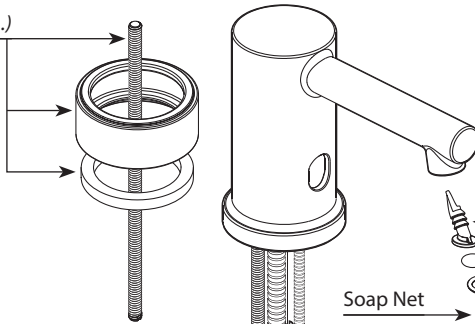

■ Order by Part Number

**M•POWER®  
Modern Style  
Electronic Soap Dispenser**

<b>MODEL</b> 8575	<b>FINISH</b> Chrome
----------------------	-------------------------

Spacer, Gasket, and  
Mounting Stud  
(For use with top mounted  
sink lip heights up to  
approximately 13/16 in.)

**181149**

Soap Vandal Sheathing  
(Soap Tube not included)

**182419**

Soap Net  
**182418**

Wire Vandal Sheathing  
**182420**

Mounting Hardware

**146190**

**Mounting Nut**  
For models  
prior to  
8/2018

Installation Tool

**118305**

D-Cell Battery Box  
(Batteries not included)

**182421**

**AC Conversion Kit**

AC Transformer  
(up to 8 devices)  
**104630**

Faucet AC Connector  
(1 per device)  
**182538**

Soap Tube, O-ring,  
Spout Barb, & Soap Net  
(Tube Sheathing not included)  
(Nylon Washer is for use on  
models made before Jan. 1, 2017)

**182417**

Mounting Bracket,  
Vandal Shield &  
Mounting Hardware  
(Key included)

**182416**

Soap Dispenser –  
Sensor, Bracket, & Screw  
(Only for use with  
Soap Dispenser)

**182422**

Electronics Box

**182415**