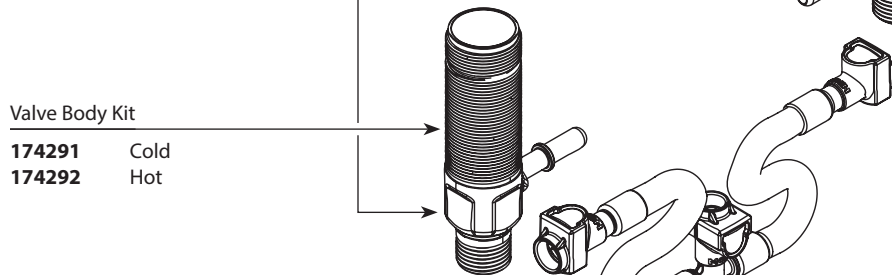

■ Order by Part Number

RINZA™ Two-Handle Widespread Lavatory Faucet		
MODEL	HANDLE	FINISH
84629	Lever	Chrome
84629SRN	Lever	Spot Resist Brushed Nickel
84629BL	Lever	Matte Black

Handle Hub Kit - Hot or Cold
198953 Chrome
198953SRN Spot Resist Brushed Nickel
198953BL Matte Black

Stem Extension Kit - Hot & Cold
(Kit includes both)
174290

Replacement Cartridge
1234

Mounting Hardware
103759

Hardware Kit
146190
168809 (Obsoleted)

Hardware Package
12715

Valve Body Kit
174291 Cold
174292 Hot