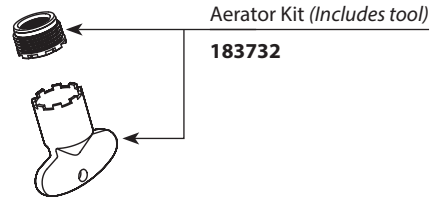

Aerator Kit *(Includes tool)*
183732