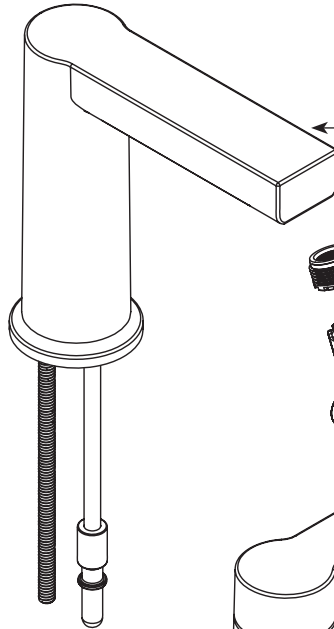

■ Order by Part Number

RINZA™ Two-Handle Widespread Lavatory Faucet		
MODEL	HANDLE	FINISH
84629	Lever	Chrome
84629SRN	Lever	Spot Resist Brushed Nickel
84629BL	Lever	Matte Black

Handle Hub Kit - Hot or Cold
198953 Chrome
198953SRN Spot Resist Brushed Nickel
198953BL Matte Black

Stem Extension Kit - Hot & Cold
(Kit includes both)
174290

Replacement Cartridge
1234

Mounting Hardware
103759

Hardware Kit
146190
168809 (Obsoleted)

Hardware Package
12715

Valve Body Kit
174291 Cold
174292 Hot

Duralock Hose Kit
114299

Spout Assembly Kit
198954 Chrome
198954SRN Spot Resist Brushed Nickel
198954BL Matte Black

Aerator Kit *(Includes tool)*
183732

WASTE ASSEMBLIES	
For Waste Service Order Full Assembly Spring Loaded	
Spring-Loaded Waste - Full Assembly	
186478	Chrome
186478CSL	Classic Stainless <i>(Used for Spot Resist Brushed Nickel)</i>
186478BL	Matte Black