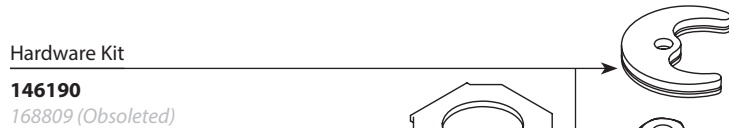

Hardware Kit
146190
168809 (Obsoleted)