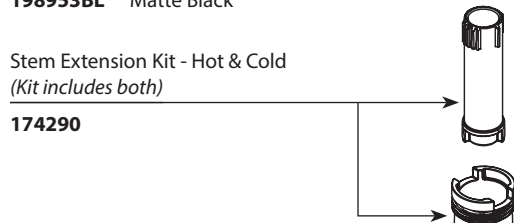

■ Order by Part Number

RINZA™ Two-Handle Widespread Lavatory Faucet		
MODEL	HANDLE	FINISH
84629	Lever	Chrome
84629SRN	Lever	Spot Resist Brushed Nickel
84629BL	Lever	Matte Black

Handle Hub Kit - Hot or Cold
198953 Chrome
198953SRN Spot Resist Brushed Nickel
198953BL Matte Black

Stem Extension Kit - Hot & Cold
(Kit includes both)
174290

Replacement Cartridge
1234

Mounting Hardware
103759

Hardware Kit
146190
168809 (Obsoleted)

Hardware Package
12715

Valve Body Kit
174291 Cold
174292 Hot