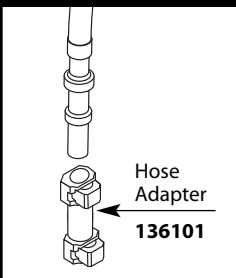

141002 Chrome
141002CSL Classic Stainless
141002ORB Oil Rubbed Bronze

**HANDLE PLUG BUTTON
PRIOR TO 1/2011**

Plug
Button Kit

137403

**QUICK CONNECTION
PRIOR TO 12/2009**

Hose
Adapter

136101

HOSE ADAPTER CLIP