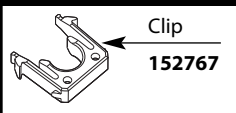

141002 Chrome
141002CSL Classic Stainless
141002ORB Oil Rubbed Bronze

**HANDLE PLUG BUTTON
PRIOR TO 1/2011**

Plug
Button Kit

137403

**QUICK CONNECTION
PRIOR TO 12/2009**

Hose
Adapter

136101

HOSE ADAPTER CLIP