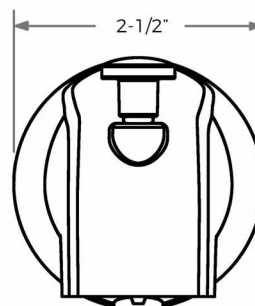

### Specifications

- Faucet width: 2-1/2"
- Spout reach: 5-5/16"
- Material: Zinc
- Warranty: Limited lifetime

Not approved for commercial use

### DIMENSIONS & MEASUREMENTS