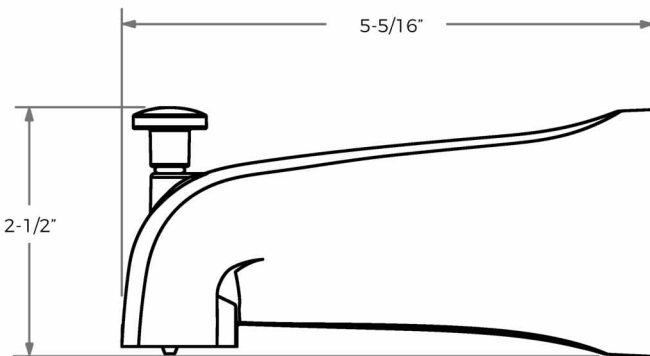

### Specifications

- Faucet width: 2-1/2"
- Spout reach: 5-5/16"
- Material: Zinc
- Warranty: Limited lifetime

Not approved for commercial use

### DIMENSIONS & MEASUREMENTS