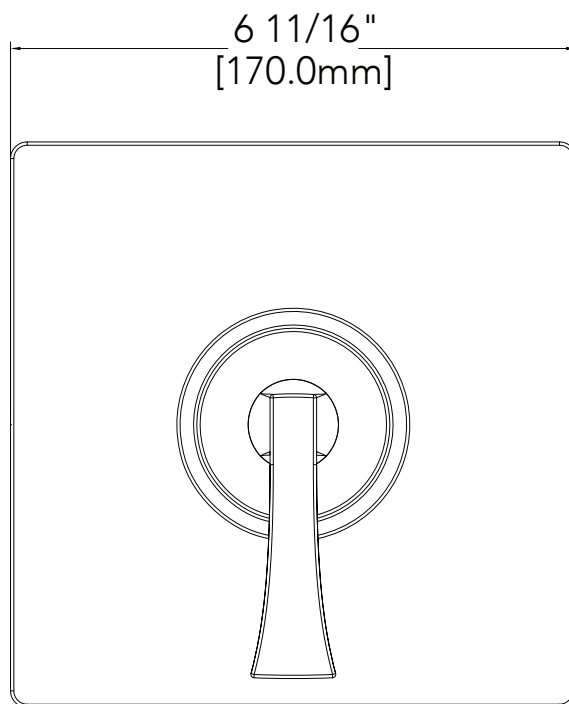

MISENO

MISENO COLLECTION

VALVE ONLY TRIM KIT

Product Codes:

MNOVT650CP (polished chrome)

MNOVT650BN (brushed nickel)

MNOVT650ORB (oil rubbed bronze)