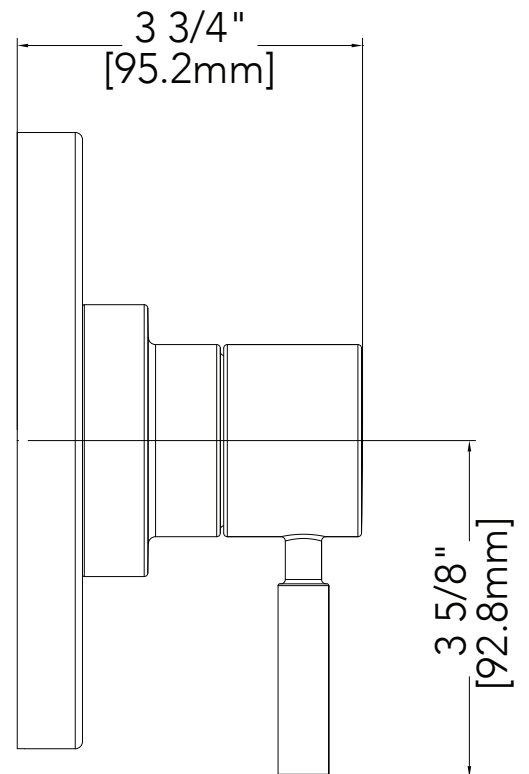

MISENO

MISENO COLLECTION

VALVE ONLY TRIM KIT

Product Codes:

MNOVT550CP (polished chrome)

MNOVT550BN (brushed nickel)