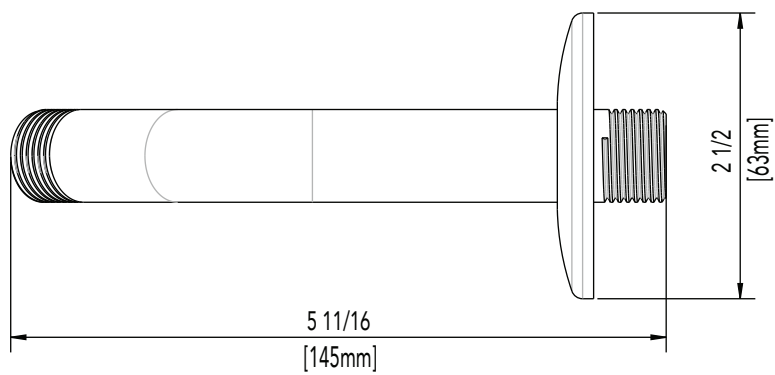

MISENO

MISENO COLLECTION

SINGLE FUNCTION SHOWERHEAD

Product Codes:

MNOSH515CP (polished chrome)

MNOSH515BN (brushed nickel)

- Single function showerhead (full spray)
- Max flow rate:2.0 GPM at 80 PSI
- Brass ball joint
- Easy clean rubber nozzles
- Easy installation
- Shower arm & flange sold separately
- Lifetime limited warranty
- Meets ANSI:A112.18.1
- cUPC/IAPMO listed