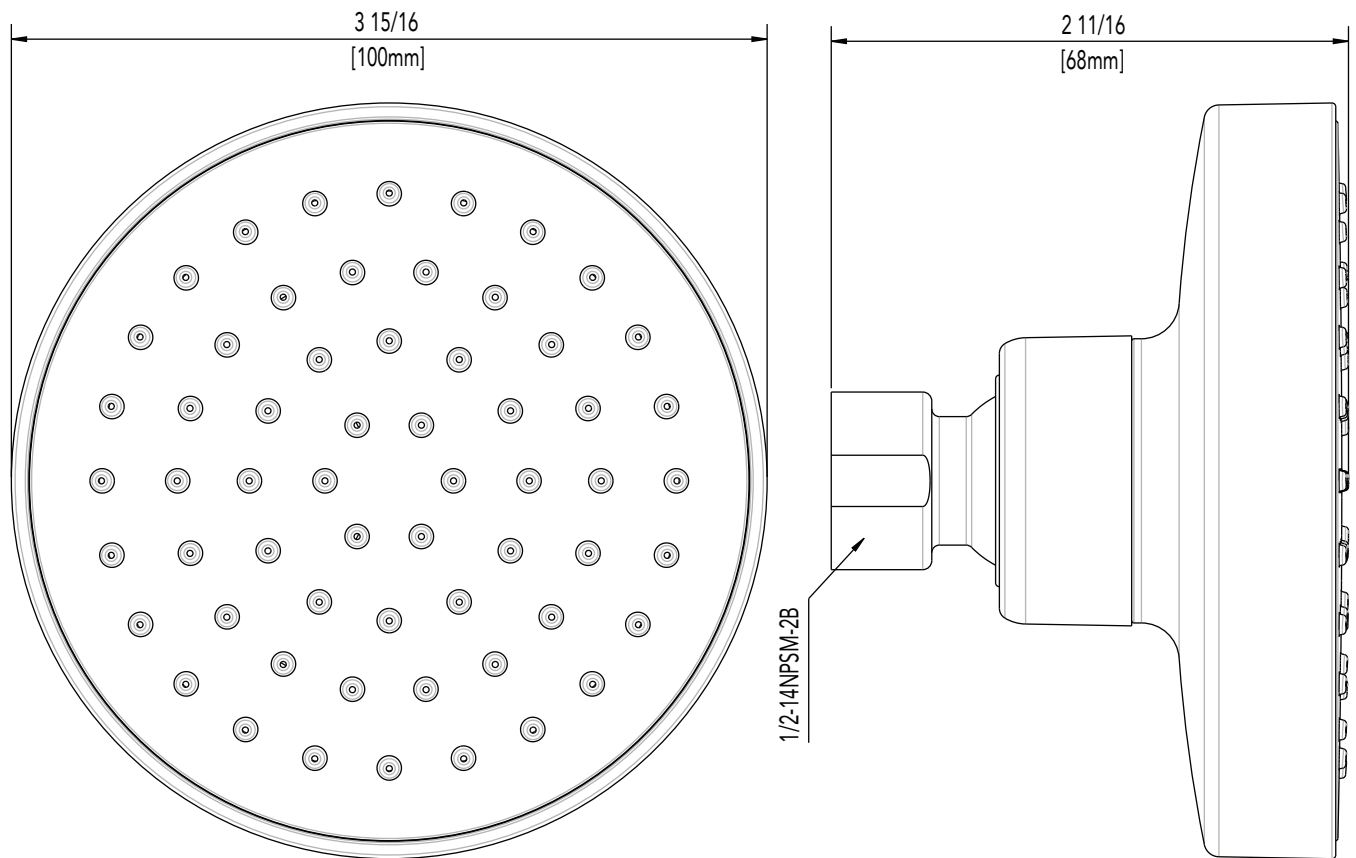

MISENO

MISENO COLLECTION

SINGLE FUNCTION SHOWERHEAD

Product Codes:

MNOSH515CP (polished chrome)

MNOSH515BN (brushed nickel)