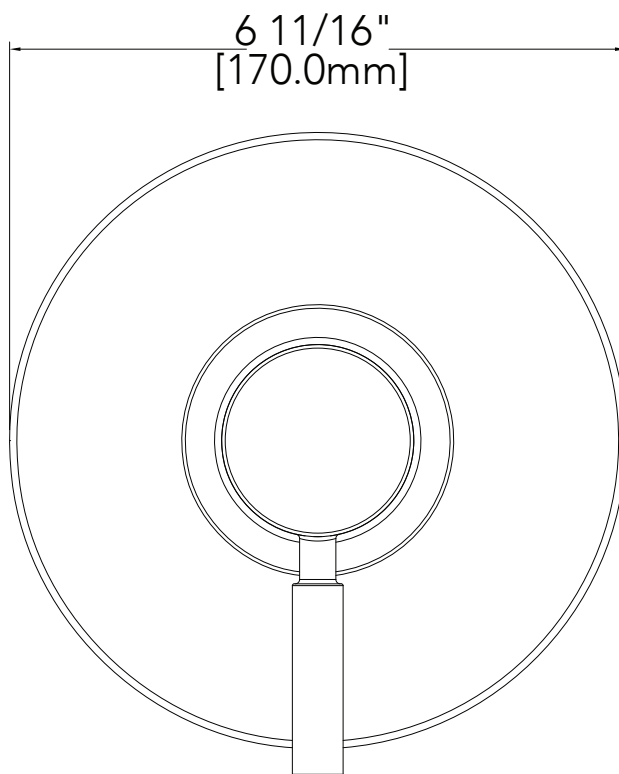

MISENO

MISENO COLLECTION

VALVE ONLY TRIM KIT

Product Codes:

MNOVT550CP (polished chrome)

MNOVT550BN (brushed nickel)