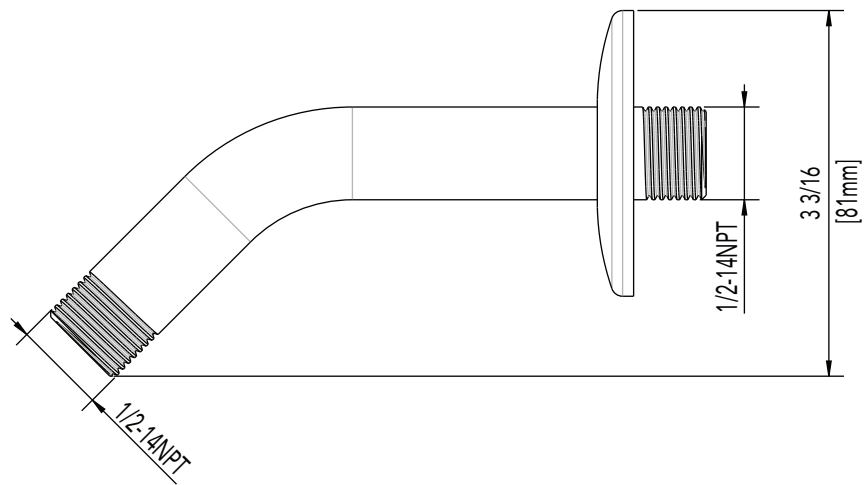

MISENO

MISENO COLLECTION

SINGLE FUNCTION SHOWERHEAD

Product Codes:

MNOSH515CP (polished chrome)

MNOSH515BN (brushed nickel)

- Single function showerhead (full spray)
- Max flow rate:2.0 GPM at 80 PSI
- Brass ball joint
- Easy clean rubber nozzles
- Easy installation
- Shower arm & flange sold separately
- Lifetime limited warranty
- Meets ANSI:A112.18.1
- cUPC/IAPMO listed