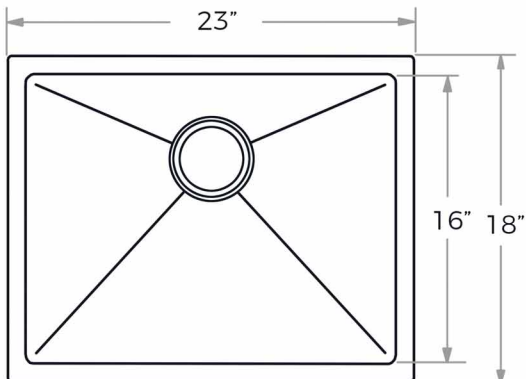

MISENO
— TAKE ME HOME —

MNO162318SR

23" x 18" Stainless Steel Single Basin Undermount Kitchen Sink

Available Finishes

STAINLESS
STEEL
(MNO162318SR)

Features

- Stainless steel construction
- Single basin
- Rear drain location
- Undermount installation
- Limited lifetime warranty
- Sound deadening
- Satin finish
- Deep basin
- 16-gauge thickness

Included Accessories

Grate, strainer and mounting clips

DIMENSIONS & MEASUREMENTS

Specifications

- Basin width: 16"
- Basin length: 21"
- Basin depth: 10"
- Drain opening: 3-1/2"
- Drain location: Center
- Material: Stainless steel
- Faucet holes: N/A
- Installation type: Undermount
- Number of basins: 1
- Weight: 27 lbs.