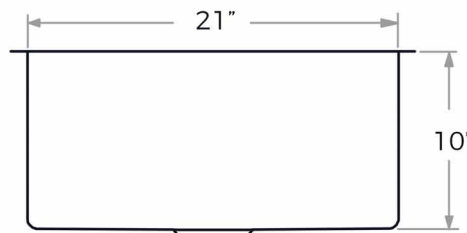

MISENO
— TAKE ME HOME —

MNO162318SR

23" x 18" Stainless Steel Single Basin Undermount Kitchen Sink

Available Finishes

STAINLESS
STEEL
(MNO162318SR)

Features

- Stainless steel construction
- Single basin
- Rear drain location
- Undermount installation
- Limited lifetime warranty
- Sound deadening
- Satin finish
- Deep basin
- 16-gauge thickness

Included Accessories

Grate, strainer and mounting clips

DIMENSIONS & MEASUREMENTS

Specifications

- Basin width: 16"
- Basin length: 21"
- Basin depth: 10"
- Drain opening: 3-1/2"
- Drain location: Center
- Material: Stainless steel
- Faucet holes: N/A
- Installation type: Undermount
- Number of basins: 1
- Weight: 27 lbs.