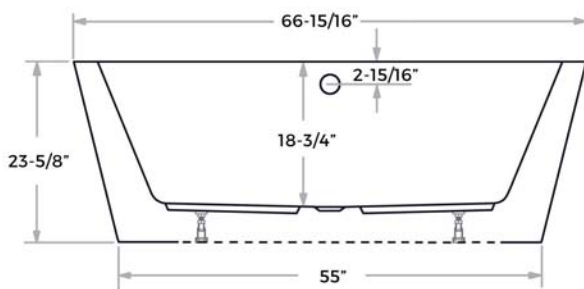

Codes & Standards

Specified to meet or exceed:
- IAPMO & ETL

Specifications

- Overall Length: 66-15/16"
- Overall Width: 31-1/2"
- Overall Height: 23-5/8"
- Tub length: 60-1/4"
- Tub width: 24-13/16"
- Tub depth (to overflow): 15-13/16"
- Material: Cast acrylic
- Five year warranty
- Maximum capacity: 67 gallons

DIMENSIONS & MEASUREMENTS

Installation Notes

- All dimensions and specifications are nominal and may vary +/- 1/4". Use actual products for accuracy in critical situations.

- Tub must be supported from the tub bottom and not the tub lip or stringers. Failure to do so will void warranty.