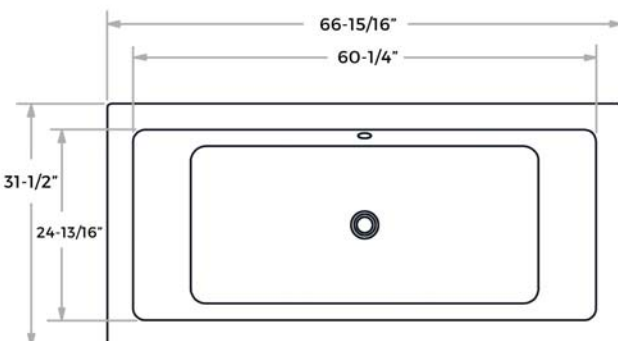

MISENO
— TAKE ME HOME —

MNO6732FSQ

67"x 32" Free-Standing Rectangular Acrylic Soaking Bathtub

Available Finishes

WHITE
(MNO6732FSQ)

Features

- 67 gallon capacity
- Center drain
- Constructed with Lucite acrylic
- Reinforced fiberglass backing
- Concealed leveling legs
- Chrome drain and overflow trim included

Codes & Standards

Specified to meet or exceed:
- IAPMO & ETL

Specifications

- Overall Length: 66-15/16"
- Overall Width: 31-1/2"
- Overall Height: 23-5/8"
- Tub length: 60-1/4"
- Tub width: 24-13/16"
- Tub depth (to overflow): 15-13/16"
- Material: Cast acrylic
- Five year warranty
- Maximum capacity: 67 gallons

DIMENSIONS & MEASUREMENTS

Installation Notes

- All dimensions and specifications are nominal and may vary +/- 1/4". Use actual products for accuracy in critical situations.

- Tub must be supported from the tub bottom and not the tub lip or stringers. Failure to do so will void warranty.