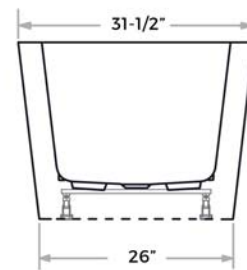

Codes & Standards

Specified to meet or exceed:
- IAPMO & ETL

Specifications

- Overall Length: 66-15/16"
- Overall Width: 31-1/2"
- Overall Height: 23-5/8"
- Tub length: 60-1/4"
- Tub width: 24-13/16"
- Tub depth (to overflow): 15-13/16"
- Material: Cast acrylic
- Five year warranty
- Maximum capacity: 67 gallons

DIMENSIONS & MEASUREMENTS

Installation Notes

- All dimensions and specifications are nominal and may vary +/- 1/4". Use actual products for accuracy in critical situations.

- Tub must be supported from the tub bottom and not the tub lip or stringers. Failure to do so will void warranty.