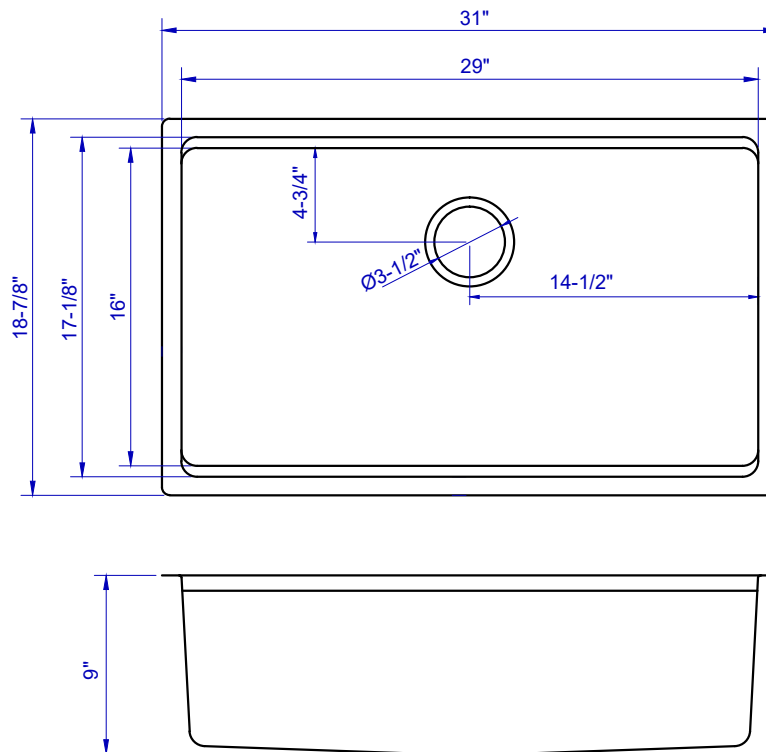

MISENO

Specification-sheet

STAINLESS STEEL SINK

Model: MNO183118WS

FEATURES

- Material : STAINLESS STEEL 304
- Thickness :18 Gauge
- Overall size : 31" x 18-7/8"
- Bowl size : 29" x 16"
- Bowl depth : 9"
- Drain diameter : 3-1/2"
- Meets ASME/ANSI A112.19.3M
- cUPC/IAPMO listed