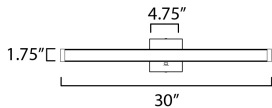

MEASUREMENTS

DIMENSION : 30" W x 4.75" H x 2.75" Ext
 MAX OAH : 4.75" W x 4.75" H
 HANGING WEIGHT : 2.42 lb

LAMPING

INPUT VOLTAGE : 120-277V
 LUMENS : 1,800 Rated (1,550 Del.)
 BULB : 1 x 20W LED PCB Integrated , 20W Total
 BULB INCLUDED : (Integrated)
 DIMMABLE : 27-35-40
 CRI : 90 CRI
 COLOR_TEMP : Select 27/35/40K
 LIGHTING_DIRECTION : Omni