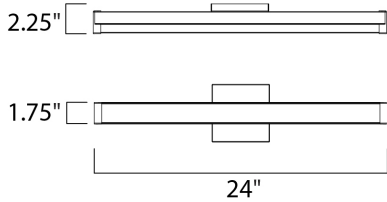

MEASUREMENTS

DIMENSION : 24" W x 1.75" H x 2.25" Ext
 BACK PLATE : 4.75" W x 4.75" H x 2.4" HCO
 HANGING WEIGHT : 2.04 lb

LAMPING

INPUT VOLTAGE : 120-277V
 LUMENS : 1,520 Rated (1,250 Del.)
 BULB : 1 x 16W LED PCB Integrated , 16W Total
 BULB INCLUDED : (Integrated)
 DIMMABLE : Only at 120V with ELV
 CRI : 90+ CRI
 COLOR_TEMP : 3000K
 LIGHTING_DIRECTION : Omni