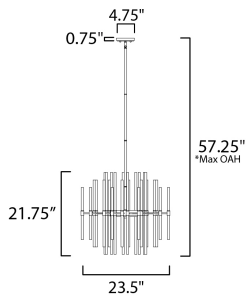

**ADDITIONAL**

OPERATING TEMPERATURE:  
-20°C (-4°F), 40°C (104°F)

**MEASUREMENTS**

- DIMENSION : 23.5" L x 23.5" W x 21.75" H
- MAX OAH : 57.25" OAH
- CANOPY : 5" W x 0.75" H x 5" L
- HANGING WEIGHT : 19.14 lb