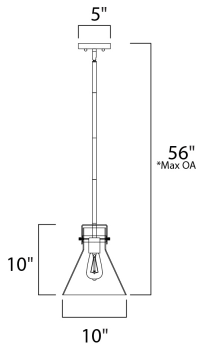

PRODUCT DESCRIPTION

This nautical-inspired bath vanity features Clear Seedy glass cones suspended by a yoke frame finished in Polished Chrome. The clear glass offers abundant lighting and compliments the styling of the fixture. Make it a more industrial look by adding filament E26 light bulbs.

*max overall height

MEASUREMENTS

DIMENSION : 10." L x 10." W x 56." H
 MAX OAH : 56." OAH x 20." OAH
 CANOPY : 5." W x 1." H x 5." L
 HANGING WEIGHT : 4.84 lb

LAMPING

INPUT VOLTAGE : 120V
 LUMENS : 0 Rated
 BULB : 1 x 60W (NOT INCLUDED), 60W Total
 DIMMABLE : Dimmable