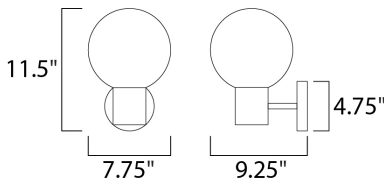

MEASUREMENTS

DIMENSION : 7.75" W x 11.5" H x 9.25" Ext
 MAX OAH : 4.75" W x 1." H
 HANGING WEIGHT : 4.4092 lb

LAMPING

INPUT VOLTAGE : 120V
 LUMENS : 0 Rated
 BULB : 1 x 60W (NOT INCLUDED), 60W Total
 DIMMABLE : Dimmable