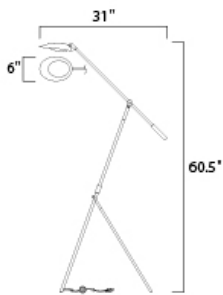

**PRODUCT DESCRIPTION**

Inspired by Mid-Century Modern design, this collection features tapered hoods that conceal LED modules that can be adjusted to direct the light. The Black finish with contrasting Satin Brass accents softens the look to work in a broader range of design. The wall pin up lamps work great at bedside while the floor lamp version is at home next to a chair.

**MEASUREMENTS**

DIMENSION : 6." L x 31." W x 60.5" H  
 HANGING WEIGHT : 6.38 lb

**LAMPING**

INPUT VOLTAGE : 120V  
 LUMENS : 520 Rated (455 Del.)  
 BULB : 1 x 6.5W (INTEGRATED), 6W Total  
 DIMMABLE : Dimmable  
 CRI : 80 CRI  
 COLOR\_TEMP : 3000K