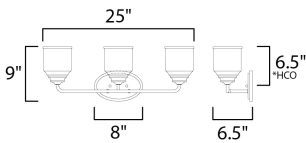

LAMPING

INPUT VOLTAGE : 120V
BULB : 3 x 60W Incandescent E26 Medium , 180W Total
BULB INCLUDED : (Not Included)
LIGHTING_DIRECTION : Up/Down