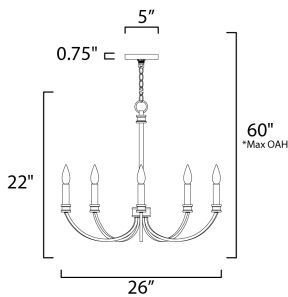

**MEASUREMENTS**

- DIMENSION : 26" W x 22" H
- CANOPY : 5" W x 0.75" H
- HANGING WEIGHT : 4.41 lb

**LAMPING**

- INPUT VOLTAGE : 120V
- BULB : 5 x 60W Incandescent E12 Candelabra , 60W Total
- BULB INCLUDED : (Not Included)
- DIMMABLE : Y