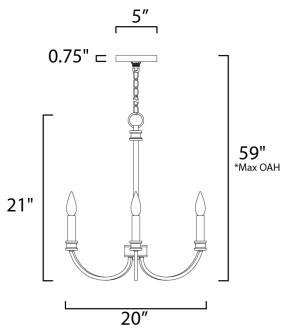

MEASUREMENTS

- DIMENSION : 20" W x 21" H
- MAX OAH : 59" OAH
- CANOPY : 5" W x 0.75" H
- HANGING WEIGHT : 3.15 lb

LAMPING

- INPUT VOLTAGE : 120V
- BULB : 3 x 60W Incandescent E12 Candelabra , 60W Total
- BULB INCLUDED : (Not Included)
- DIMMABLE : Y