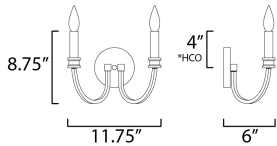

LAMPING

INPUT VOLTAGE : 120V
BULB : 2 x 60W Incandescent E12 Candelabra , 60W Total
BULB INCLUDED : (Not Included)
DIMMABLE : Y