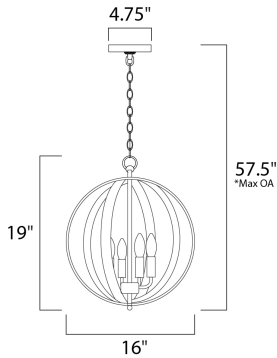

*max overall height

MEASUREMENTS

- DIMENSION : 16" L x 16" W x 19" H
- MAX OAH : 57.5" OAH
- CANOPY : 4.75" W x 0.75" H x 4.75" L
- HANGING WEIGHT : 6.82 lb

LAMPING

- INPUT VOLTAGE : 120V
- BULB : 4 x 60W Incandescent E12 Candelabra , 240W Total
- BULB INCLUDED : (Not Included)
- DIMMABLE : Yes

FINISHES OPTION

- Black
- Oil Rubbed Bronze
- Satin Nickel

MATERIAL

Steel

RATINGS

cETLus
Dry Location

ADDITIONAL

ADJUSTABLE
OPERATING TEMPERATURE:
-20°C (-4°F), 40°C (104°F)