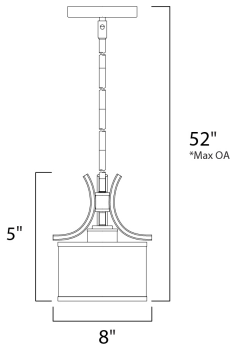

\*max overall height of fixture

**MEASUREMENTS**

DIMENSION : 8" W x 10" H  
 MAX OAH : 52" OAH  
 HANGING WEIGHT : 2.78 lb

**LAMPING**

INPUT VOLTAGE : 120V  
 LUMENS : 0 Rated  
 BULB : 1 x 75W Incandescent E26 Medium , 75W Total  
 BULB INCLUDED : (Not Included)  
 DIMMABLE : Yes