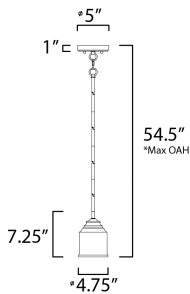

**PRODUCT DESCRIPTION**

A modest frame of steel tubing gently bends to support a cluster of Clear Seedy bell-shaped glass. Similarly the bobeches and other metal accents echo that traditional bell shape creating an instant classic. An easy choice with transitional appeal, choose from a variety of complimentary finishes including matte Black, Heritage Brass or Satin Nickel.

\*max overall height

**MEASUREMENTS**

DIMENSION : 4.75" L x 4.75" W x 7.25" H  
 MAX OAH : 54.5" OAH  
 CANOPY : 5" W x 1" H x 5" L  
 HANGING WEIGHT : 2.43 lb

**LAMPING**

INPUT VOLTAGE : 120V  
 BULB : 1 x 60W Incandescent E26 Medium , 60W Total  
 BULB INCLUDED : (Not Included)